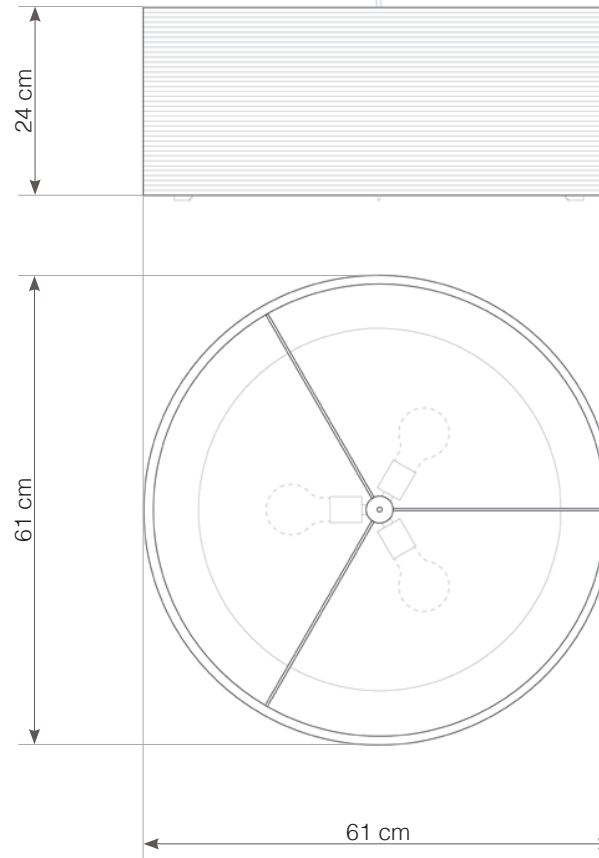

+31 (0)20 820 8990 | amsterdam@graypants.com | graypants.com
keizersgracht 241, 1016 EA amsterdam, the netherlands

Drum24

3x 100W maximum incandescent
E27 socket | 230V 50Hz | Class I

For use with dimmable incandescent bulbs. Also compatible with CFL bulbs or dimmable LED bulbs of equivalent wattage.