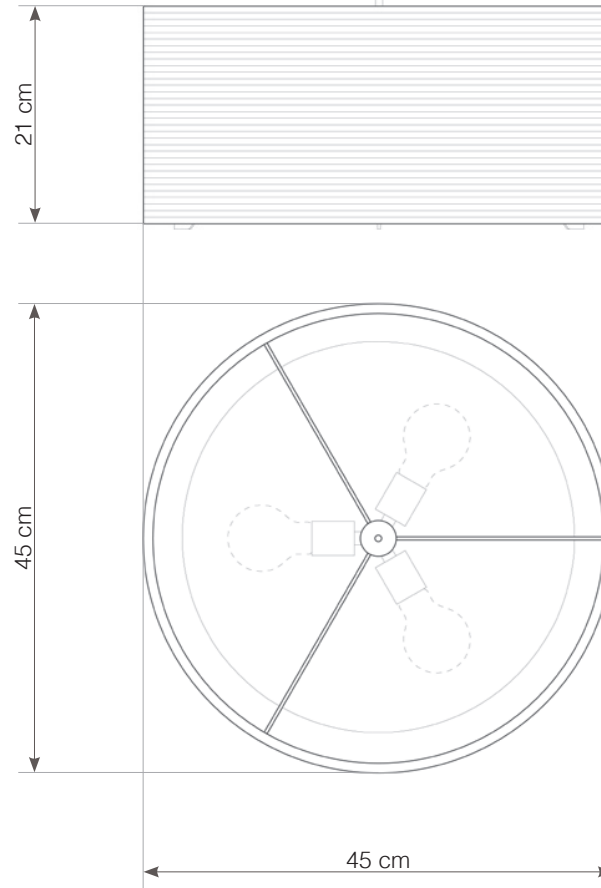

# Drum18

3x 100W maximum incandescent  
E27 socket | 230V 50Hz | Class I

For use with dimmable incandescent bulbs. Also compatible with CFL bulbs or dimmable LED bulbs of equivalent wattage.

Mounting Installation: Suspended