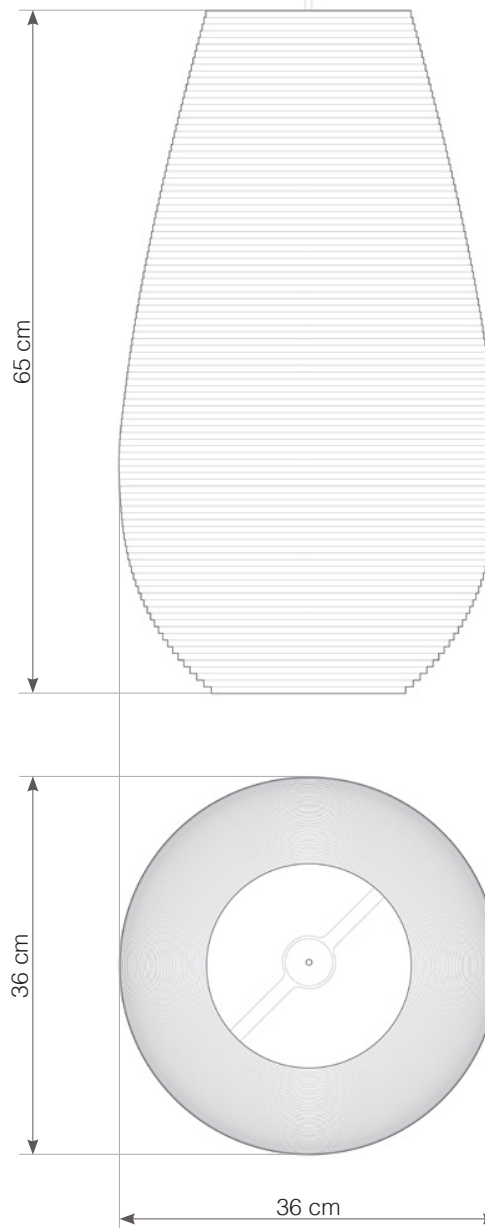

+31 (0)20 820 8990 | amsterdam@graypants.com | graypants.com
keizersgracht 241, 1016 EA amsterdam, the netherlands

Drop26

1x 60W maximum incandescent
E27 socket | 230V 50Hz | Class II

For use with dimmable incandescent bulbs. Also compatible with CFL bulbs or dimmable LED bulbs of equivalent wattage.

use in dry location only

designed to recycle

○ SHADE ALSO AVAILABLE IN WHITE.

hardwired cord set + ceiling canopy

INCLUDES A TWO-METER BLACK FABRIC CORD AND A BLACK POWDER COATED STEEL CANOPY. ●●
FIVE-METER CORDS ARE AVAILABLE FOR AN ADDITIONAL CHARGE.