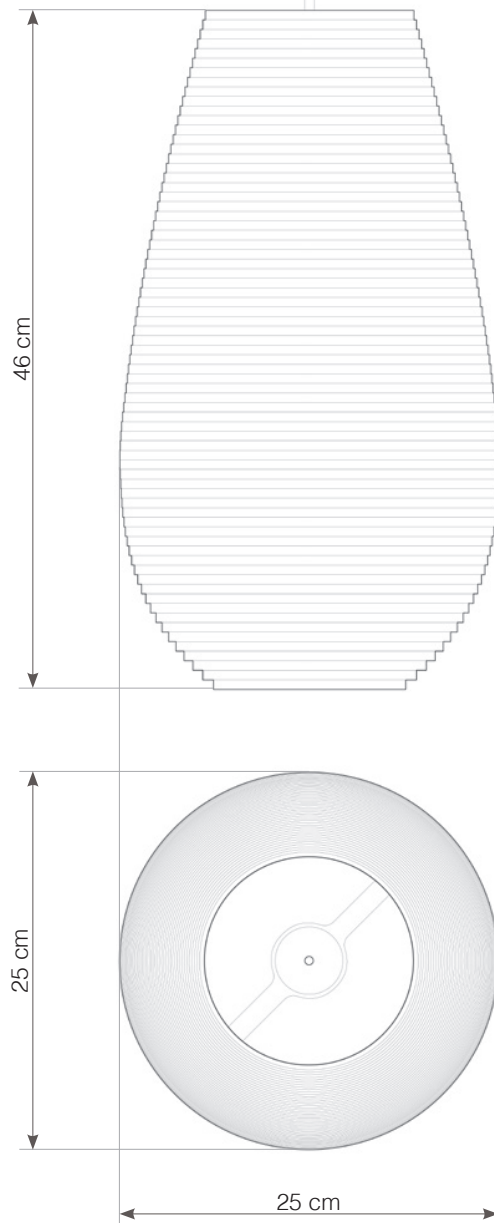

+31 (0)20 820 8990 | amsterdam@graypants.com | graypants.com
keizersgracht 241, 1016 EA amsterdam, the netherlands

Drop18

1x 60W maximum incandescent
E27 socket | 230V 50Hz | Class II

For use with dimmable incandescent bulbs. Also compatible with CFL bulbs or dimmable LED bulbs of equivalent wattage.

use in dry location only

designed to recycle

○ SHADE ALSO AVAILABLE IN WHITE.

hardwired cord set + ceiling canopy

INCLUDES A TWO-METER BLACK FABRIC CORD AND A BLACK POWDER COATED STEEL CANOPY. ●●
FIVE-METER CORDS ARE AVAILABLE FOR AN ADDITIONAL CHARGE.