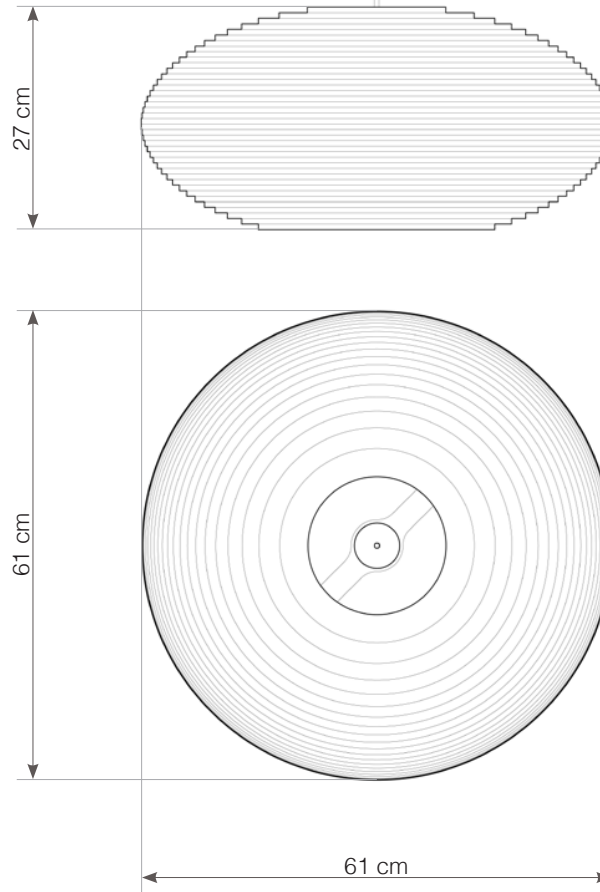

Disc24

1x 60W maximum incandescent
E27 socket | 230V 50Hz | Class II

For use with dimmable incandescent bulbs. Also compatible with CFL bulbs or dimmable LED bulbs of equivalent wattage.

Mounting Installation: Suspended

recycled cardboard

responsibly made in holland

proudly designed in seattle | usa

responsible handmade quality

nontoxic fire retardant treated

compressed air recommended cleaning

use in dry location only

designed to recycle

○ SHADE ALSO AVAILABLE IN WHITE.

hardwired cord set + ceiling canopy

INCLUDES A TWO-METER BLACK FABRIC CORD AND A BLACK POWDER COATED STEEL CANOPY. ●●
FIVE-METER CORDS ARE AVAILABLE FOR AN ADDITIONAL CHARGE.

Scraplight shades are non-toxic and are handmade using responsible practices. Because all Scraplights are handmade, dimensions may vary slightly. This luminaire is compatible with bulbs of the energy classes A++, A+, A, B, C, D & E (EU No 874/2012).

SCRAPLIGHTS® natural
responsibly reimagining cardboard boxes