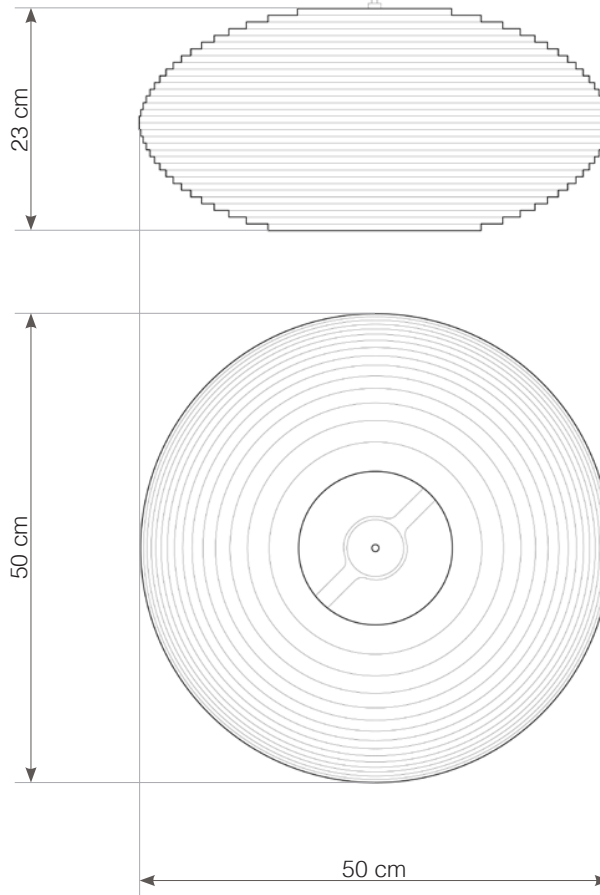

# Disc20

1x 60W maximum incandescent  
E27 socket | 230V 50Hz | Class II

For use with dimmable incandescent bulbs. Also compatible with CFL bulbs or dimmable LED bulbs of equivalent wattage.

Mounting Installation: Suspended