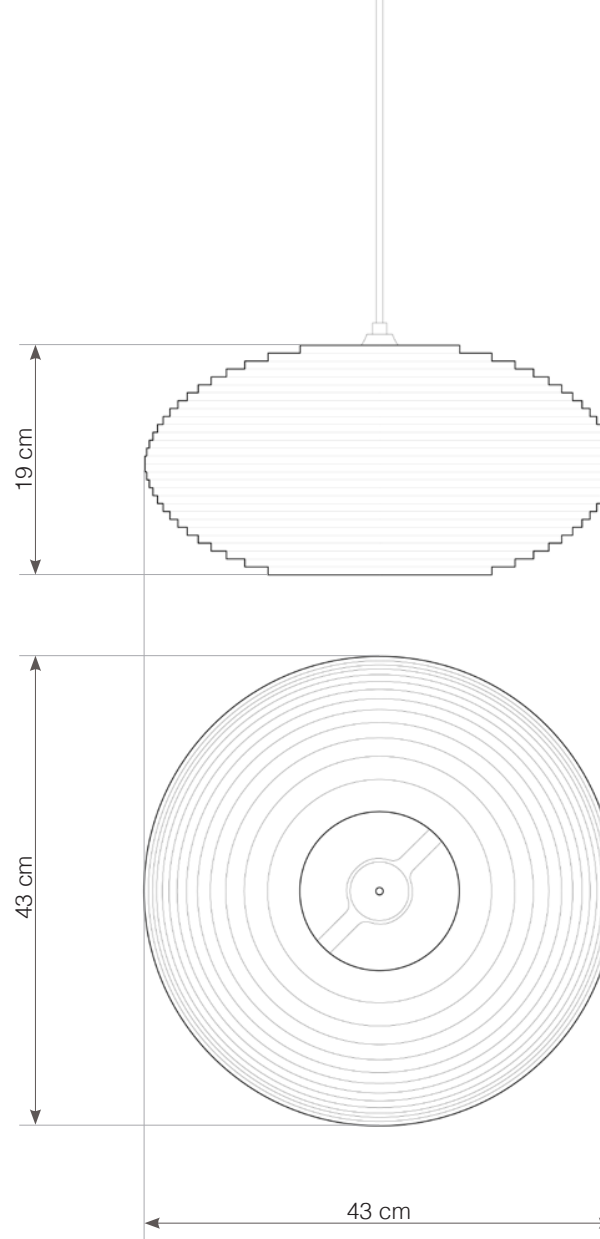

Disc16

1x 60W maximum incandescent
E27 socket | 230V 50Hz | Class II

For use with dimmable incandescent bulbs. Also compatible with CFL bulbs or dimmable LED bulbs of equivalent wattage.

Mounting Installation: Suspended

recycled cardboard

responsibly made in holland

proudly designed in seattle | usa

responsible handmade quality

nontoxic fire retardant treated

compressed air recommended cleaning

use in dry location only

designed to recycle

○ SHADE ALSO AVAILABLE IN WHITE.

hardwired cord set + ceiling canopy

INCLUDES A TWO-METER BLACK FABRIC CORD AND A BLACK POWDER COATED STEEL CANOPY. ●●
FIVE-METER CORDS ARE AVAILABLE FOR AN ADDITIONAL CHARGE.

Scraptlight shades are non-toxic and are handmade using responsible practices. Because all Scraptlights are handmade, dimensions may vary slightly. This luminaire is compatible with bulbs of the energy classes A++, A+, A, B, C, D & E (EU No 874/2012).

SCRAPLIGHTS® natural
responsibly reimagining cardboard boxes