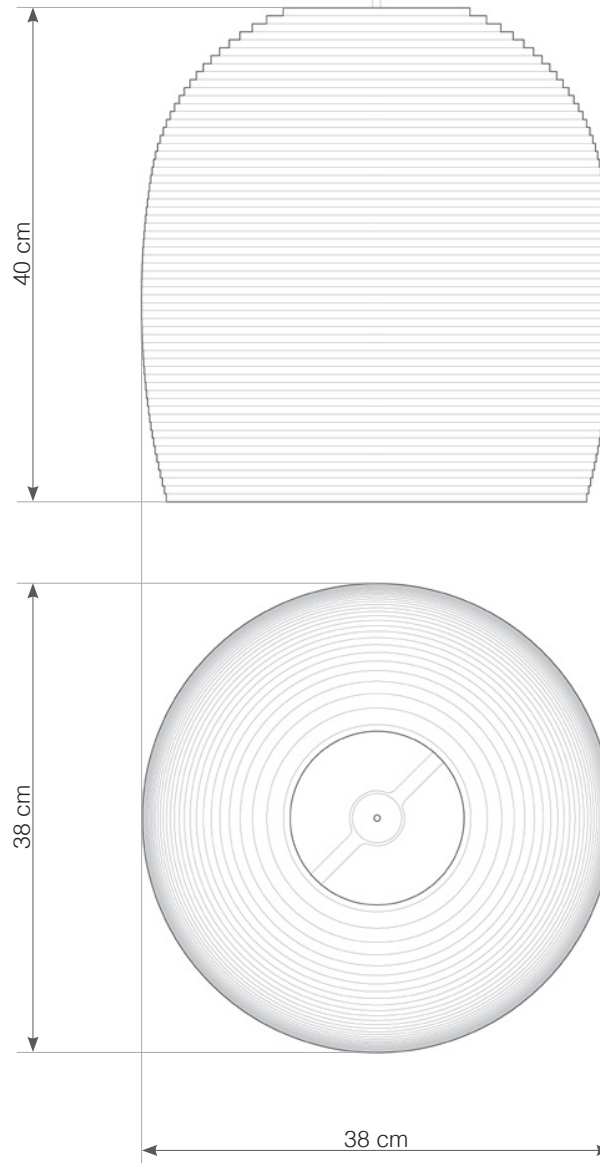

Bell16

1x 60W maximum incandescent
E27 socket | 230V 50Hz | Class II

For use with dimmable incandescent bulbs. Also compatible with CFL bulbs or dimmable LED bulbs of equivalent wattage.

Mounting Installation: Suspended

recycled cardboard

responsibly made in holland

proudly designed in seattle | usa

responsible handmade quality

nontoxic fire retardant treated

compressed air recommended cleaning

use in dry location only

designed to recycle

○ SHADE ALSO AVAILABLE IN WHITE.

hardwired cord set + ceiling canopy

INCLUDES A TWO-METER BLACK FABRIC CORD AND A BLACK POWDER COATED STEEL CANOPY. ●●
FIVE-METER CORDS ARE AVAILABLE FOR AN ADDITIONAL CHARGE.

Scraplight shades are non-toxic and are handmade using responsible practices. Because all Scraplights are handmade, dimensions may vary slightly. This luminaire is compatible with bulbs of the energy classes A++, A+, A, B, C, D & E (EU No 874/2012).

042016

SCRAPLIGHTS® natural
responsibly reimagining cardboard boxes