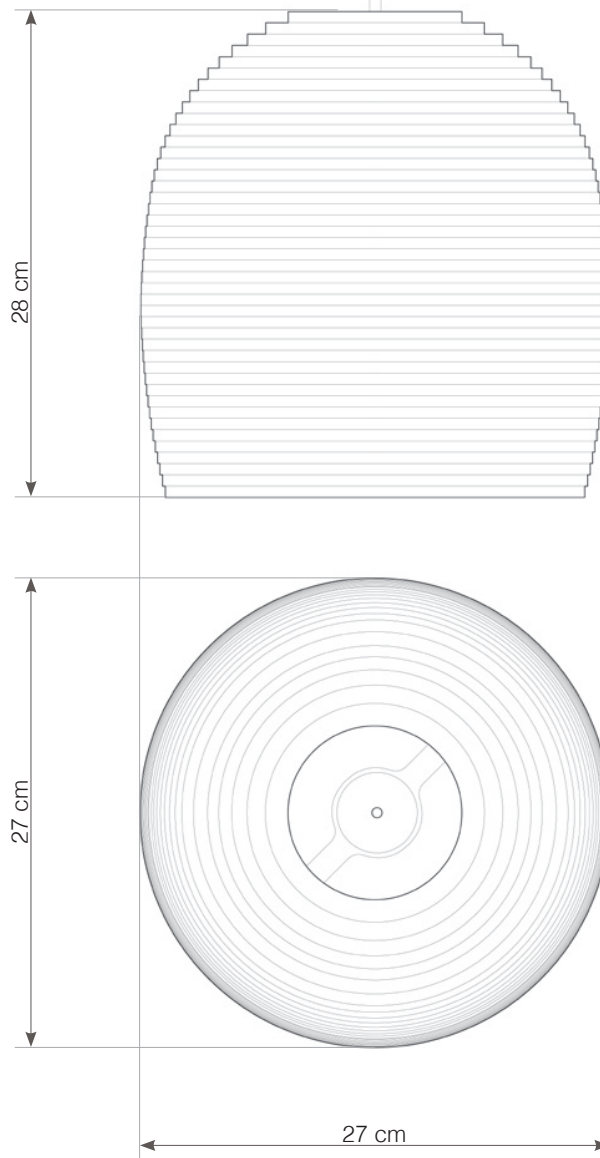

+31 (0)20 820 8990 | amsterdam@graypants.com | graypants.com
keizersgracht 241, 1016 EA amsterdam, the netherlands

○ SHADE ALSO AVAILABLE IN WHITE.

hardwired cord set + ceiling canopy

INCLUDES A TWO-METER BLACK FABRIC CORD AND A BLACK POWDER COATED STEEL CANOPY. ●●
FIVE-METER CORDS ARE AVAILABLE FOR AN ADDITIONAL CHARGE.