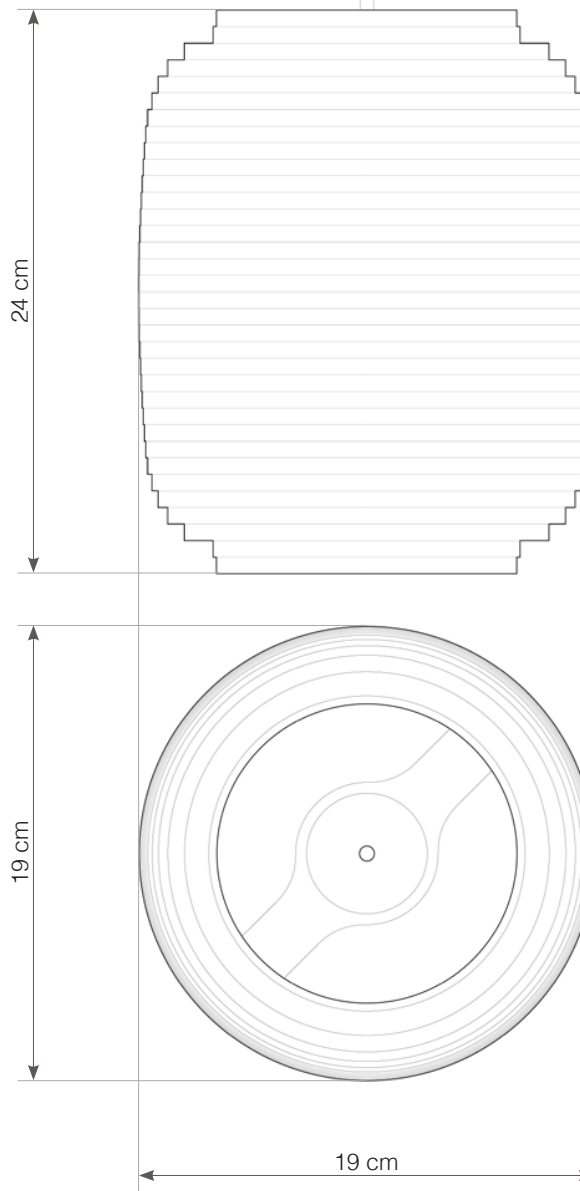

+31 (0)20 820 8990 | amsterdam@graypants.com | graypants.com  
keizersgracht 241, 1016 EA amsterdam, the netherlands

○ SHADE ALSO AVAILABLE IN WHITE.

**hardwired cord set + ceiling canopy**

INCLUDES A TWO-METER BLACK FABRIC CORD AND A BLACK POWDER COATED STEEL CANOPY. ●●  
FIVE-METER CORDS ARE AVAILABLE FOR AN ADDITIONAL CHARGE.