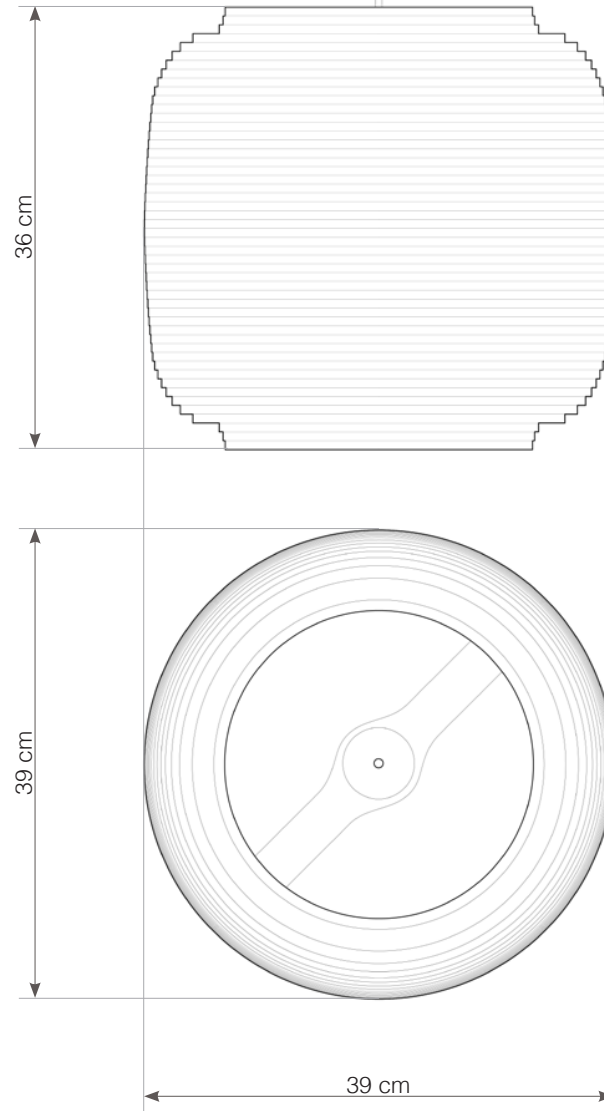

Ausi14

1x 60W maximum incandescent
E27 socket | 230V 50Hz | Class II

For use with dimmable incandescent bulbs. Also compatible with CFL bulbs or dimmable LED bulbs of equivalent wattage.

Mounting Installation: Suspended

recycled cardboard

responsibly made in holland

proudly designed in seattle | usa

responsible handmade quality

nontoxic fire retardant treated

compressed air recommended cleaning

use in dry location only

designed to recycle

○ SHADE ALSO AVAILABLE IN WHITE.

hardwired cord set + ceiling canopy

INCLUDES A TWO-METER BLACK FABRIC CORD AND A BLACK POWDER COATED STEEL CANOPY. ●●
FIVE-METER CORDS ARE AVAILABLE FOR AN ADDITIONAL CHARGE.

Scraplight shades are non-toxic and are handmade using responsible practices. Because all Scraplights are handmade, dimensions may vary slightly. This luminaire is compatible with bulbs of the energy classes A++, A+, A, B, C, D & E (EU No 874/2012).

SCRAPLIGHTS® natural
responsibly reimagining cardboard boxes