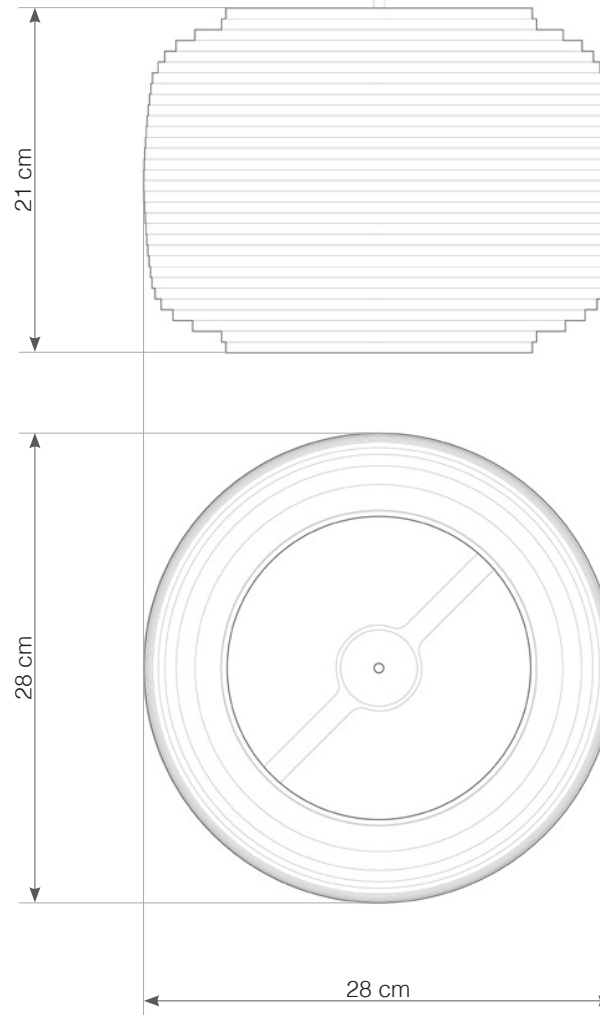

Ausi12

1x 60W maximum incandescent
E27 socket | 230V 50Hz | Class II

For use with dimmable incandescent bulbs. Also compatible with CFL bulbs or dimmable LED bulbs of equivalent wattage.

Mounting Installation: Suspended

recycled cardboard

responsibly made in holland

proudly designed in seattle | usa

responsible handmade quality

nontoxic fire retardant treated

compressed air recommended cleaning

use in dry location only

designed to recycle

○ SHADE ALSO AVAILABLE IN WHITE.

hardwired cord set + ceiling canopy

INCLUDES A TWO-METER BLACK FABRIC CORD AND A BLACK POWDER COATED STEEL CANOPY. ●●
FIVE-METER CORDS ARE AVAILABLE FOR AN ADDITIONAL CHARGE.

Scraplight shades are non-toxic and are handmade using responsible practices. Because all Scraplights are handmade, dimensions may vary slightly. This luminaire is compatible with bulbs of the energy classes A++, A+, A, B, C, D & E (EU No 874/2012).

SCRAPLIGHTS® natural
responsibly reimagining cardboard boxes