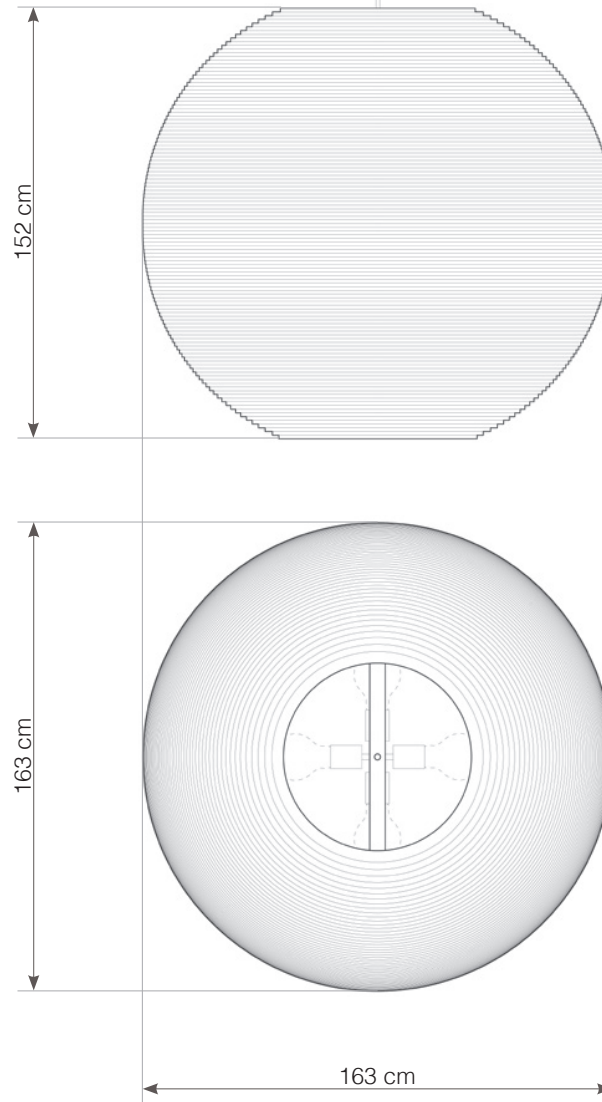

Arcturus

10x 100W maximum incandescent
E27 socket | 230V 50Hz | Class I

For use with dimmable incandescent bulbs. Also compatible with CFL bulbs or dimmable LED bulbs of equivalent wattage.

Mounting Installation: Suspended

recycled cardboard

responsibly made in holland

proudly designed in seattle | usa

responsible handmade quality

nontoxic fire retardant treated

contains tempered glass

black powder-coated steel frame

compressed air recommended cleaning

use in dry location only

designed to recycle

○ SHADE ALSO AVAILABLE IN WHITE.

hardwired cord set + ceiling canopy

INCLUDES A TWO-METER BLACK FABRIC CORD AND A BLACK POWDER COATED STEEL CANOPY. ●●
FIVE-METER CORDS ARE AVAILABLE FOR AN ADDITIONAL CHARGE.

Scraplight shades are non-toxic and are handmade using responsible practices. Because all Scraplights are handmade, dimensions may vary slightly. This luminaire is compatible with bulbs of the energy classes A++, A+, A, B, C, D & E (EU No 874/2012).

SCRAPLIGHTS® natural
responsibly reimagining cardboard boxes