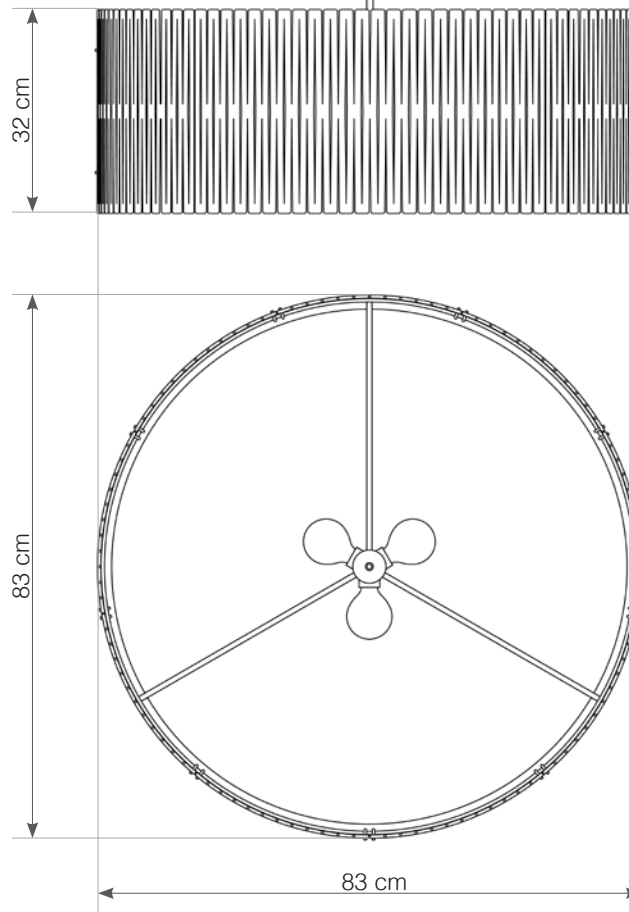

Kerflight D9 Drum

3x 15W maximum LED
 E27 socket | 230V 50Hz | Class II

For use with dimmable incandescent bulbs. Also compatible with CFL bulbs or dimmable LED bulbs of equivalent wattage.

Mounting Installation: Suspended

SHADES AVAILABLE IN THREE COLOR COMBINATIONS

lava / natural ●● (REVERSIBLE)

whitewash ○○

espresso ●●

hardwired cord set + ceiling canopy

INCLUDES A TWO-METER GRAY FABRIC CORD AND A GRAY POWDER COATED STEEL CANOPY. ●●
 FIVE-METER CORDS ARE AVAILABLE FOR AN ADDITIONAL CHARGE.