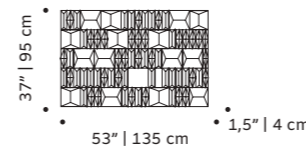

riviera

side table

top marble
structure stainless steel 304
dimensions Ø 60 cm
 h 40 cm

//as pictured
 top: travertine marble top, nude stainless steel 304 base
 bottom: travertine marble top, earth stainless steel 304 base

riviera

modular couch table

top marble
structure stainless steel 304
dimensions w 90 cm
 d 45 cm
 h 30 cm

//as pictured
 travertine marble top, nude stainless steel 304 base

// outdoor collection

// outdoor collection

riviera

vases

tube fabric
structure stainless steel 304
dimensions left Ø 40 cm
h 47 cm
right Ø 26 cm
h 36 cm

//as pictured
left: nude, sage stainless steel 304 structure
right: lilac, earth stainless steel 304 structure

terra cota

tiles panel

handmade tiles and lacquered wood frame in ivory,
bronze or black

weight 100 lb | 46 kg

dimensions w 59" | 150 cm
d 1,5" | 4 cm
h 39" | 100 cm

//as pictured
terracotta milano velasca, sempione and missori
tiles in terracotta, bronze wood frame