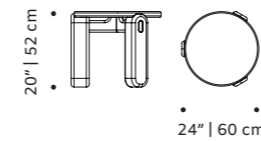

mona

side table

top travertine, estremo white, natural oak,

natural walnut or lacquered wood

feet lacquered or solid wood

applications solid wood

dimensions Ø 39" | 100 cm

h 20" | 52 cm