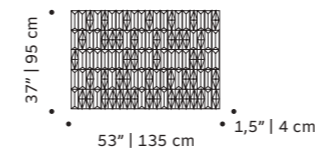

riviera

side table

top marble
structure stainless steel 304
dimensions Ø 60 cm
 h 40 cm

//as pictured
 top: travertine marble top, nude stainless steel 304 base
 bottom: travertine marble top, earth stainless steel 304 base

riviera

vases

tube fabric
structure stainless steel 304
dimensions left Ø 40 cm
h 47 cm
right Ø 26 cm
h 36 cm

//as pictured
left: nude, sage stainless steel 304 structure
right: lilac, earth stainless steel 304 structure

terra cota

tiles panel

handmade tiles and lacquered wood frame in ivory,
bronze or black

weight 100 lb | 46 kg

dimensions w 59" | 150 cm
d 1,5" | 4 cm
h 39" | 100 cm

//as pictured
terracotta milano velasca, sempione and missori
tiles in terracotta, bronze wood frame

terra dawn

tiles panel

handmade tiles and lacquered wood frame in ivory,
bronze or black

weight 100 lb | 46 kg

dimensions w 59" | 150 cm
d 1,5" | 4 cm
h 39" | 100 cm

//as pictured
terracota milano velasca and sempione in
wilight, roriz , bronze wood frame