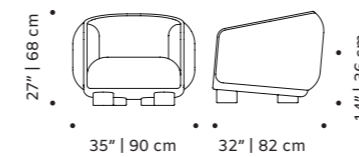

charlie

armchair

structure fabric or leather

feet solid wood

weight 181 lb | 82 kg

dimensions w 35" | 90 cm

d 32" | 82 cm

h 27" | 68 cm

seat height 14" | 36 cm