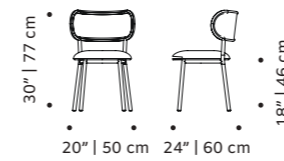

center table

top marble, wood veneer or lacquered wood
base marble, wood veneer or lacquered wood
dimensions Ø 39" | 100 cm
 h 14" | 35 cm

//as pictured
top: terrazzo red
bottom: travertine

// center table

cactus

console

top marble, wood veneer or lacquered wood
base marble, wood veneer or lacquered wood
dimensions w 59" | 150 cm
 d 14" | 35 cm
 h 31" | 80 cm

//as pictured
travertine

cactus

side table

top marble, wood veneer or lacquered wood
base marble, wood veneer or lacquered wood
dimensions ø 24" | 60 cm
 h 16" | 40 cm
 20" | 50 cm

//as pictured
top: terrazzo sage
bottom: terrazzo green

// center table

louise

chair

seat fabric or leather

structure lacquered metal

weight 13 lb | 6 kg

dimensions w 20" | 50 cm
 d 20" | 50 cm
 h 30" | 77 cm
 seat height 18" | 46 cm

dimensions w 18" | 45 cm
d 18" | 45 cm
h counter 38" | 95 cm
seat height counter 28" | 71 cm
h bar 39" | 100 cm
seat height bar 30" | 76 cm

//as pictured
sage color metal structure,
smooth easy clean corn seat