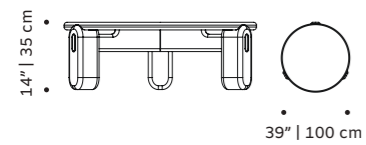

//as pictured
top: travertine top, jade lacquered wood feet,
natural oak applications
bottom: travertine top, powder lacquered wood
feet, natural oak applications