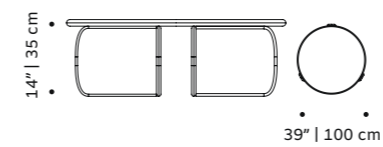

james

armchair

- top** fabric or leather
- structure** solid wood
- tubes** solid or lacquered wood
- dimensions** w 31" | 77 cm
d 33" | 84 cm
h 30" | 76 cm
seat height 16" | 40 cm

//as pictured
racer clove, 056-3 beech solid wood structure,
nude lacquered wood matte tubes

choux

bar chair

- top** fabric or leather
- structure** beech solid wood
- applications** beech solid wood
- dimensions** w 17" | 44 cm
d 18" | 46 cm
h counter 39" | 100 cm
seat height counter 28" | 71 cm
h bar 41" | 105 cm
seat height bar 30" | 76 cm

base marble, wood veneer or lacquered wood

dimensions Ø 47" | 120 cm
59" | 150 cm
h 30" | 75 cm

//as pictured
top: sand yellow lacquered wood
bottom: travertine top, terrazzo red base

// dinner table

cactus

center table

top marble, wood veneer or lacquered wood
base marble, wood veneer or lacquered wood
dimensions Ø 39" | 100 cm
 h 14" | 35 cm

//as pictured
top: terrazzo red
bottom: travertine

// center table