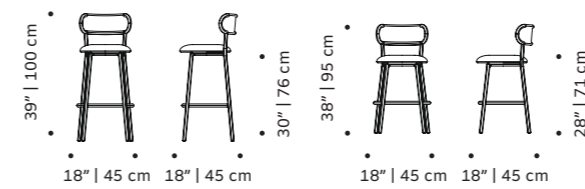

//as pictured
top: terrazzo sage
bottom: terrazzo green

// center table

louise

chair

seat fabric or leather

structure lacquered metal

weight 13 lb | 6 kg

dimensions w 20" | 50 cm
 d 20" | 50 cm
 h 30" | 77 cm
 seat height 18" | 46 cm

//as pictured
 salmon color metal structure,
 salmon cream seat

// chair

// bar chair

louise

bar chair

seat fabric or leather

structure lacquered metal

weight 20 lb | 9 kg

dimensions w 18" | 45 cm
d 18" | 45 cm
h counter 38" | 95 cm
seat height counter 28" | 71 cm
h bar 39" | 100 cm
seat height bar 30" | 76 cm

//as pictured
sage color metal structure,
smooth easy clean corn seat

caldas rectangle

dinner table

- top** handmade tiles available in pattern, stripes plain, gaudí, circules, stripes, with ou without glass
- structure** wood for indoor or lacquered metal for outdoor
- base** lacquered metal
- use** outdoor and indoor
- weight** 331 lb | 150 kg
- dimensions** w 79" | 200 cm
d 39" | 100 cm
h 30" | 76 cm