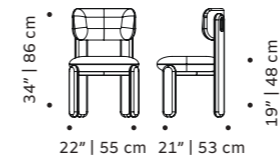

choux

chair

top fabric or leather

structure beech solid wood

applications beech solid wood

dimensions w 22" | 55 cm

d 21" | 53 cm

h 34" | 86 cm

seat height 19" | 48 cm