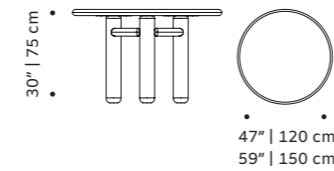

dimensions w 18" | 45 cm
d 18" | 45 cm
h counter 38" | 95 cm
seat height counter 28" | 71 cm
h bar 39" | 100 cm
seat height bar 30" | 76 cm

//as pictured
sage color metal structure,
smooth easy clean corn seat

h 27" | 68 cm

seat height 14" | 36 cm

//as pictured
bouclé latte structure,
056-0 beech solid wood feet

// armchair

kai

dinner table

top natural oak, natural walnut, estremo white or travertine marble

feet lacquered or solid wood

tubes lacquered metal

weight 154 lb | 70 kg / 198 lb | 90 kg

dimensions Ø 47" | 120 cm

59" | 150 cm

h 30" | 75 cm

//as pictured

top: natural oak base, powder lacquered wood feet, salmon lacquered metal tubes
bottom: natural oak base, taupe lacquered wood feet, ivory lacquered metal tubes