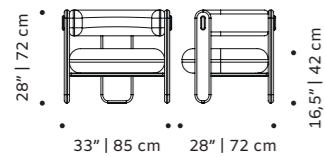

dimensions w 18" | 45 cm
d 18" | 45 cm
h counter 38" | 95 cm
seat height counter 28" | 71 cm
h bar 39" | 100 cm
seat height bar 30" | 76 cm

//as pictured
sage color metal structure,
smooth easy clean corn seat

caldas rectangle

dinner table

- top** handmade tiles available in pattern, stripes plain, gaudí, circules, stripes, with ou without glass
- structure** wood for indoor or lacquered metal for outdoor
- base** lacquered metal
- use** outdoor and indoor
- weight** 331 lb | 150 kg
- dimensions** w 79" | 200 cm
d 39" | 100 cm
h 30" | 76 cm

choux

armchair

- structure** fabric or leather
- applications** solid wood
- weight** 172 lb | 78 kg
- dimensions** w 33" | 85 cm
d 28" | 72 cm
h 28" | 72 cm
seat height 16,5" | 42 cm

//as pictured
baves sunshine structure,
056-0 beech solid wood applications