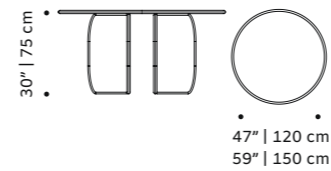

cactus

dinner table

top marble (merrazzo top only for 120cm), wood veneer or lacquered wood

base marble, wood veneer or lacquered wood

dimensions Ø 47" | 120 cm
59" | 150 cm
h 30" | 75 cm

//as pictured
top: sand yellow lacquered wood
bottom: travertine top, terrazzo red base