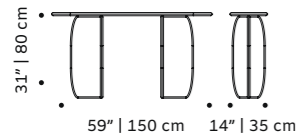

cactus

console

top marble, wood veneer or lacquered wood
base marble, wood veneer or lacquered wood
dimensions w 59" | 150 cm
d 14" | 35 cm
h 31" | 80 cm

//as pictured
travertine