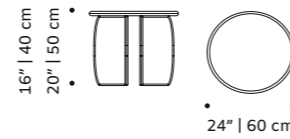

center table

top marble, wood veneer or lacquered wood
base marble, wood veneer or lacquered wood
dimensions Ø 39" | 100 cm
 h 14" | 35 cm

//as pictured
top: terrazzo red
bottom: travertine

// center table

cactus

console

top marble, wood veneer or lacquered wood
base marble, wood veneer or lacquered wood
dimensions w 59" | 150 cm
 d 14" | 35 cm
 h 31" | 80 cm

//as pictured
travertine

cactus

side table

top marble, wood veneer or lacquered wood
base marble, wood veneer or lacquered wood
dimensions ø 24" | 60 cm
 h 16" | 40 cm
 20" | 50 cm

//as pictured
top: terrazzo sage
bottom: terrazzo green

// center table

louise

chair

seat fabric or leather

structure lacquered metal

weight 13 lb | 6 kg

dimensions w 20" | 50 cm
 d 20" | 50 cm
 h 30" | 77 cm
 seat height 18" | 46 cm

dimensions w 18" | 45 cm
d 18" | 45 cm
h counter 38" | 95 cm
seat height counter 28" | 71 cm
h bar 39" | 100 cm
seat height bar 30" | 76 cm

//as pictured
sage color metal structure,
smooth easy clean corn seat