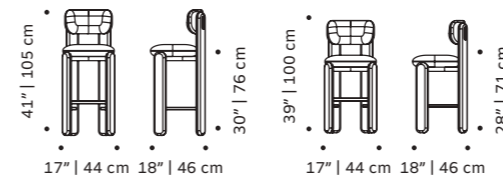

terra cota

tiles panel

handmade tiles and lacquered wood frame in ivory,
bronze or black

weight 100 lb | 46 kg

dimensions w 59" | 150 cm
d 1,5" | 4 cm
h 39" | 100 cm

//as pictured
terracotta milano velasca, sempione and missori
tiles in terracotta, bronze wood frame

h 34" | 86 cm

seat height 19" | 48 cm

//as pictured
top: laser khaki seat, vienna 21 back and feet,
beech 056-0 structure and applications
bottom: stripes peach back and seat, ecool sweet
paprika feet, beech 056-0 structure and applications

james

armchair

- top** fabric or leather
- structure** solid wood
- tubes** solid or lacquered wood
- dimensions** w 31" | 77 cm
d 33" | 84 cm
h 30" | 76 cm
seat height 16" | 40 cm

//as pictured
racer clove, 056-3 beech solid wood structure,
nude lacquered wood matte tubes

choux

bar chair

- top** fabric or leather
- structure** beech solid wood
- applications** beech solid wood
- dimensions** w 17" | 44 cm
d 18" | 46 cm
h counter 39" | 100 cm
seat height counter 28" | 71 cm
h bar 41" | 105 cm
seat height bar 30" | 76 cm