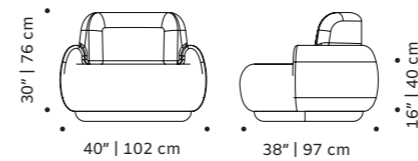

dimensions w 18" | 45 cm
d 18" | 45 cm
h counter 38" | 95 cm
seat height counter 28" | 71 cm
h bar 39" | 100 cm
seat height bar 30" | 76 cm

//as pictured
sage color metal structure,
smooth easy clean corn seat

choux

armchair

- structure** fabric or leather
- applications** solid wood
- weight** 172 lb | 78 kg
- dimensions** w 33" | 85 cm
d 28" | 72 cm
h 28" | 72 cm
seat height 16,5" | 42 cm

//as pictured
baves sunshine structure,
056-0 beech solid wood applications

naked

armchair

- structure** fabric or leather
- base** solid wood
- weight** 101 lb | 46 kg
- dimensions** w 40" | 102 cm
d 38" | 97 cm
h 30" | 76 cm
seat height 16" | 40 cm

//as pictured
wild things sand structure,
056-0 beech solid wood base