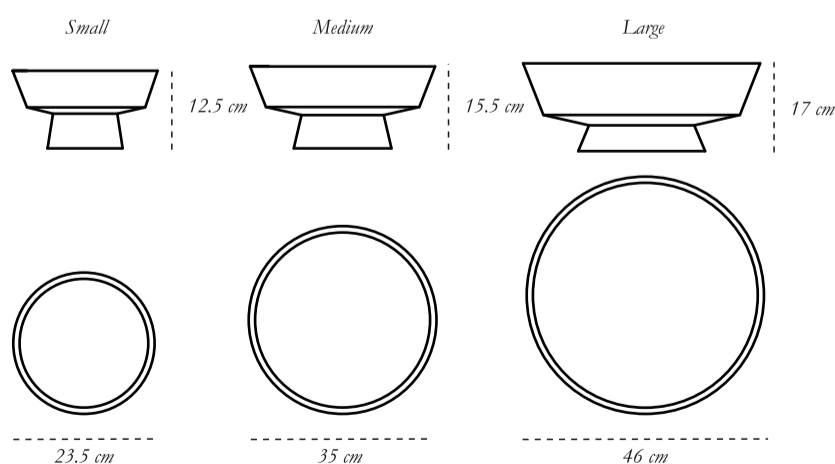

recommended use in a residence, hotel or commercial space

collection VANILLA
noir

designer Matteo Cibic

description
dimension

Accessories

diameter 46 cm

height 17 cm

diameter 35 cm

height 15.5 cm

diameter 23.5 cm

height 12.5 cm

material MDF, Plywood and Resin inlay

CARE Clean gently with dry soft cloth • In case of spillage of water wipe immediately • A premium, liquid wax may be used occasionally to refresh the high gloss