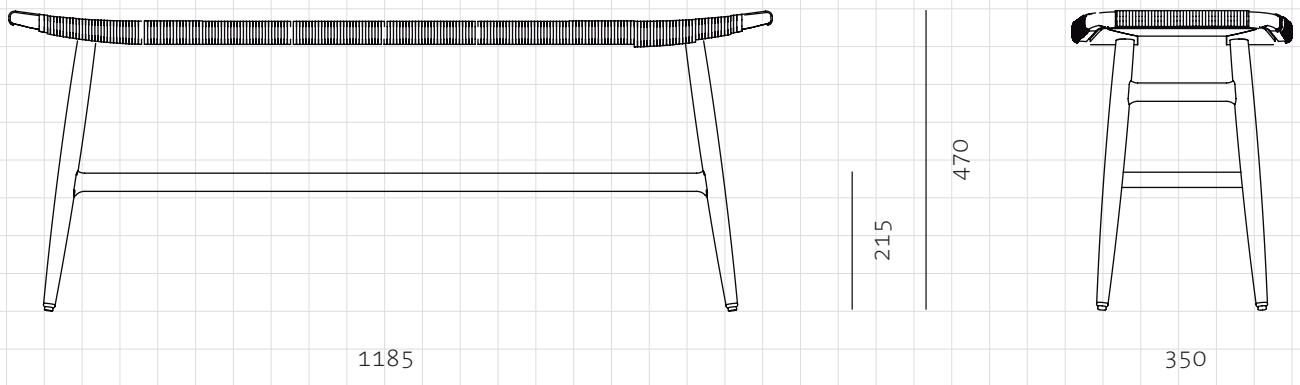

Freja Bench Paper Cord Seat

CODE
DIMENSIONS

FE-S620-PC
W1185 x D350 x H470mm
Seating height: 450mm

NET WEIGHT
ENVIRONMENT
MATERIALS

7.8 kg
Indoor
Solid wood frame, paper cord seat
*Please refer to website or contact your local representative for complete material swatches.

SHIPPING

Package	Assembled		
Package Qty	1 pcs/box		
Packaging	Measurement (mm)	Volume (cbm)	Gross Weight (kg)
FCL	W1250 x D415 x H555	0.29	12.18
LCL/AIR	W1290 x D455 x H645	0.38	19.00