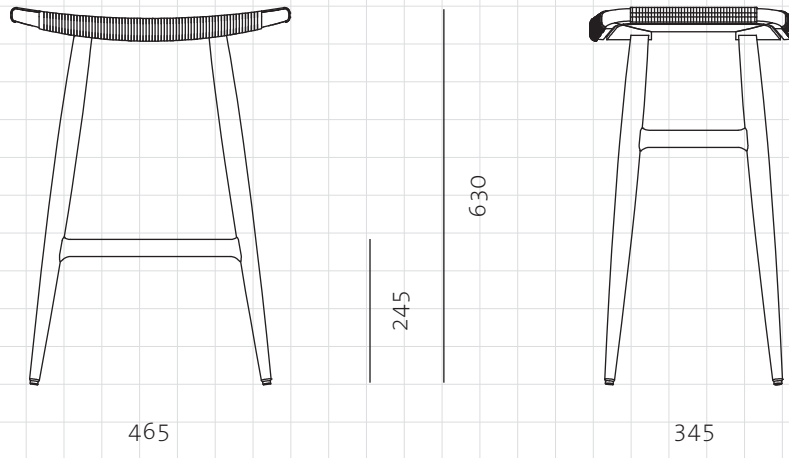

Freja Bar Stool SH610 Paper Cord Seat

CODE
DIMENSIONS

FE-S310-PC
W465 x D345 x H630mm
Seating height: 610mm

NET WEIGHT
ENVIRONMENT
MATERIALS

3.3 kg
Indoor
Solid wood frame, paper cord seat
*Please refer to website or contact your local representative for complete material swatches.

SHIPPING

| | | | |
|--------------------|-------------------------|---------------------|--------------------------|
| Package | Assembled | | |
| Package Qty | 1 pcs/box | | |
| Packaging | Measurement (mm) | Volume (cbm) | Gross Weight (kg) |
| FCL | W530 x D410 x H715 | 0.16 | 6.80 |
| LCL/AIR | W570 x D450 x H805 | 0.21 | 9.78 |