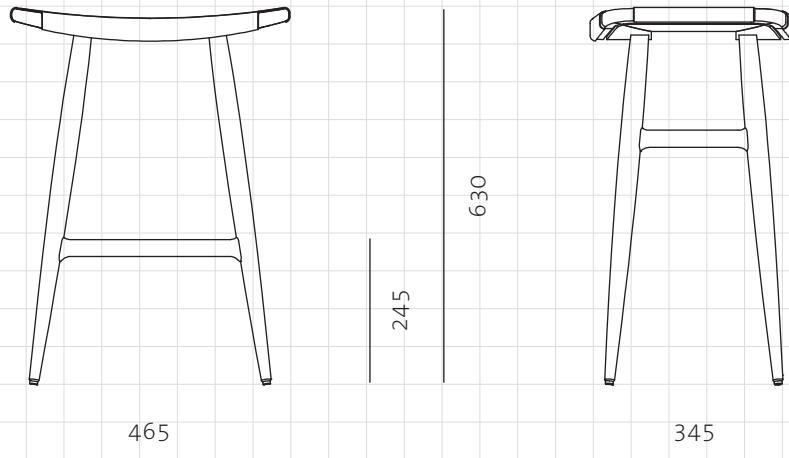

Freja Bar Stool SH610 Leather Seat

**CODE**  
**DIMENSIONS**

FE-S310-LE  
W465 x D345 x H630mm  
Seating height: 610mm

**NET WEIGHT**  
**ENVIRONMENT**  
**MATERIALS**

3.3 kg  
Indoor  
Solid wood frame, leather seat

\*Please refer to website or contact your local representative for complete material swatches.

**SHIPPING**

<b>Package</b>	Assembled		
<b>Package Qty</b>	1 pcs/box		
<b>Packaging</b>	<b>Measurement (mm)</b>	<b>Volume (cbm)</b>	<b>Gross Weight (kg)</b>
<b>FCL</b>	W530 x D410 x H715	0.16	6.80
<b>LCL/AIR</b>	W570 x D450 x H805	0.21	9.78