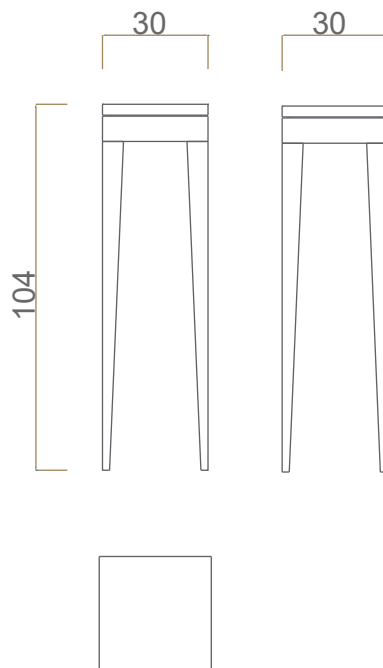

SOHO COLLECTION
SPECIAL HOMES

FRANKLIN

DISPLAY TABLE

MATERIALS & FINISHES

STANDARD

PRODUCT OPTIONS

Custom colors and finishes are available with an upcharge.
Please contact info@bocadolobo.com