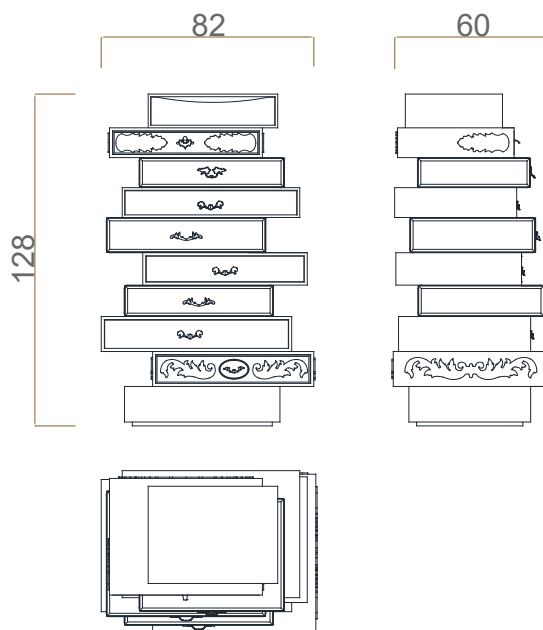

Limited edition

FRANK

CHEST OF DRAWERS

MATERIALS & FINISHES

STANDARD

Custom colors and finishes are available with an upcharge.
Please contact info@bocadolobo.com