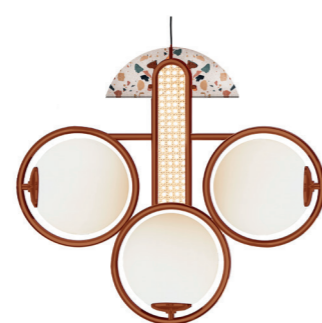

FRAME

FRAME

suspension lamp

230V / 50Hz 5 x max. G9 4W LED

120V / 60Hz 5 x max. G9 4W LED

44 lb | 20 kg

0,42 m³

59" / 1,5m

w: 16" / 40cm
h: 67" / 170cm
d: 12" / 30cm

w: 11" / 28cm
h: 34" / 85,5cm
d: 18" / 45cm

FINISHINGS

lacquered metal for structure

terrazzo for half-circle, half-triangle and base

CORDS

Suspension lamps

Standard cord length is 1,5m.

cup cup color matches the lamp

Frame collection suspension lamp cup

15 cm / 6"

Standard suspension lamp cup

15 cm / 6"

Helio and Helio I suspension lamp cup

15 cm / 6"