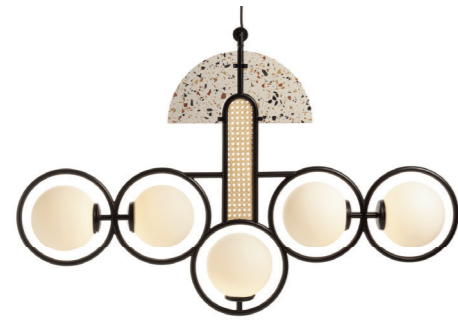

FRAME

FRAME

suspension lamp

230V / 50Hz 5 x max. G9 4W LED

120V / 60Hz 5 x max. G9 4W LED

44 lb | 20 kg

0,42 m³

59" / 1,5m

w: 16" / 40cm
h: 67" / 170cm
d: 12" / 30cm

w: 11" / 28cm
h: 34" / 85,5cm
d: 18" / 45cm

FINISHINGS

lacquered metal for structure

terrazzo for half-circle, half-triangle and base

CORDS

Suspension lamps

Standard cord length is 1,5m.

cup cup color matches the lamp

Frame collection suspension lamp cup

15 cm / 6"

Standard suspension lamp cup

15 cm / 6"

Helio and Helio I suspension lamp cup

15 cm / 6"