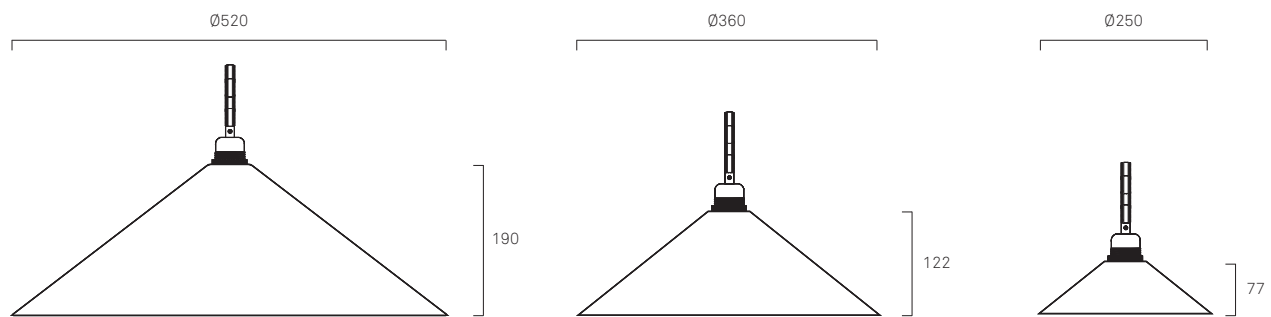

GEOMETRIC SHADE CONE

Design	Frama	Product	Item No.
Year	2015	Copper* (S)	2800
Typology	Lampshade	Brass (S)	2801
Collection	Permanent lighting	Copper* (M)	2803
Origin	Denmark	Brass (M)	2807
Material	Copper, brass	Brass (L)	2809
Finish	Clear wet lacquered		

*When the product is out of stock, it will not be replaced