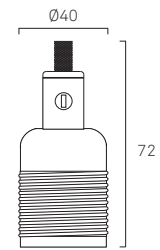

E27 PENDANT

Design	Frama
Year	2011
Typology	E27 pendant lights
Collection	Permanent lighting
Origin	PRC
Material	Various 3000mm textile cord

Product	Item No.
E27 Pendant	
Brass / White Cable	2010
Brass / Black Cable	2020
Steel / White Cable	2030
Steel / Black Cable	2040
Black Chrome / Black Cable	2050
Matte Black / Black Cable	2055
Black Chrome / White Cable	2060
Copper / Black Cable	2070
Copper Brown / Black Cable	2075
Copper / White Cable	2080
Matte White / White Cable	2090
Bronze / Black	2210
Matte Grey / Grey Cable	2220
Copper / Grey Cable	2240
Matte Black / Bordeaux Cable	2270

When the products are out of stock, they will not be replaced