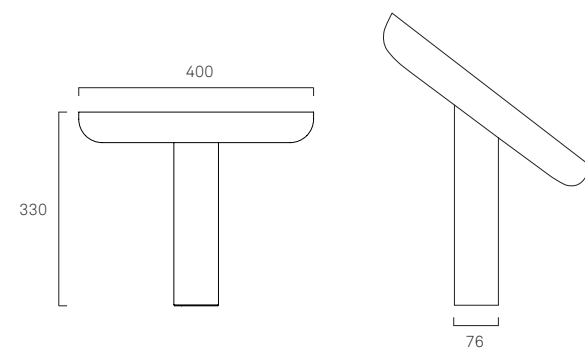

T-LAMP

Design	Regular Company
Year	2017
Typology	Table Lamp
Collection	Permanent Lighting
Origin	PRC
Material	Brushed brass | Brushed steel Powder coated steel
Note	Integrated LED | Dimmable CE-certified

Product	Item No.
T-lamp | White	2610
T-lamp | Brushed steel	2611
T-lamp | Brushed brass	2612