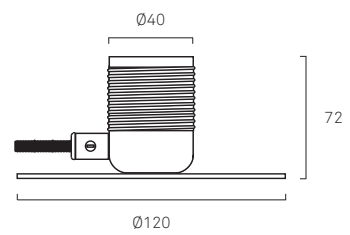

E27 TABLE LIGHT

Design	Frama
Year	2015
Typology	E27 table lights
Collection	Permanent lighting
Origin	PRC
Material	Painted steel, electroplated; copper 2000 mm textile cord

Product	Item No.
E27 Table Copper	2701
E27 Table Grey	2703
E27 Table Black	2705
E27 Table White	2706

When the products are out of stock, they will not be replaced