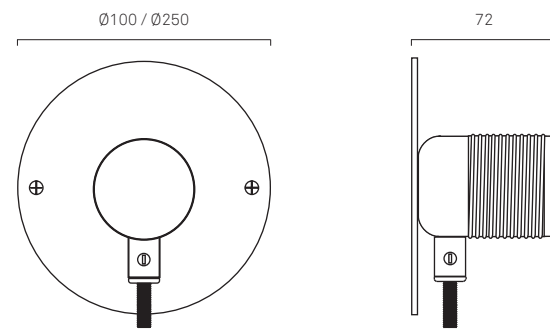

E27 WALL LIGHT

Design	Frama	Product	Item No.
Year	2015	E27 Wall Small Ø100	
Typology	E27 wall lights	Brass / Black Cord	2110
Collection	Permanent lighting	Copper / Black Cord	2120
Origin	PRC	Bronze / Black Cord	2130
Material	Painted steel, electroplated; brass, bronze, copper 2500mm textile cord	White / White Cord	2116
		Architects Grey / Black Cord	2113
		Black / Black Cord	2115
		E27 Wall Medium Ø250	
		Brass / Black Cord	2121
		Copper / Black Cord	2131

When the products are out of stock, they will not be replaced