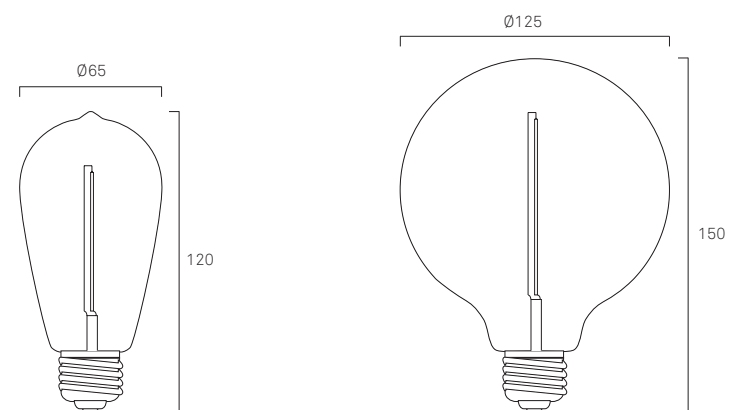

LED ATELIER

Design	Frama
Year	2016
Typology	E27 Light bulb
Collection	Permanent lighting
Origin	PRC
Material	Clear glass/smoke glass
Watt	1W LED
Light control	Non dimmable

Product	Item No.
Drop clear	2310
Drop smoke	2312
G125 clear	2202
G125 smoke	2204

When the products are out of stock, they will not be replaced