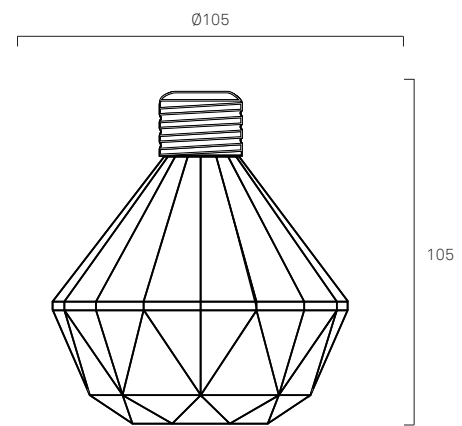

DIAMOND LIGHT

Design	Eric Therner
Year	2009
Typology	Halogen E27 Light bulb
Collection	Permanent lighting
Origin	PRC
Material	Clear, cognac and smoke glass
Watt	18W
Light control	Dimmable

Product	Item No.
Diamond light | Clear	2000
Diamond light | Cognac	2001
Diamond light | Smoke	2002

When the products are out of stock, they will not be replaced