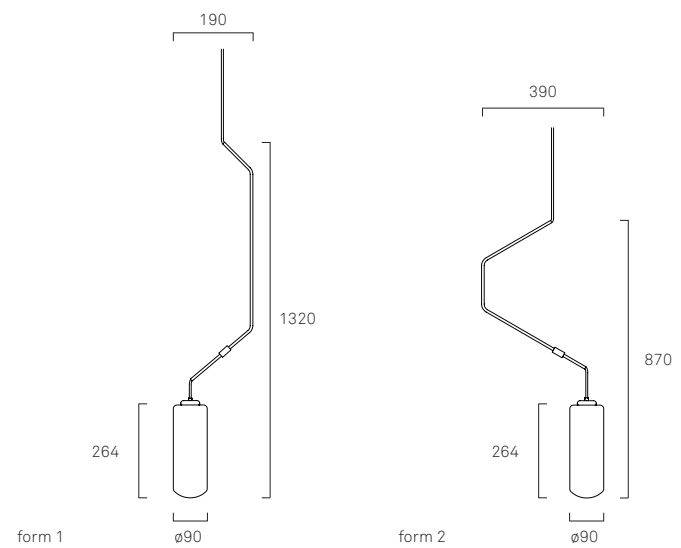

<b>Product</b>	Eiffel Pendant Single   1000	<b>Item No.</b>	2105
<b>Bulb Specifications</b>			
Producer	Osram		
Origin	Germany		
Material	Opal Glass		
Watt	16.5 W LED		
Lumen 1000 mm bulb	990 lm		
Color temperature	2700K		
Ra	>80		
Base Socket	S14		
Lifecycles	20 000		
Lifecycles	50 000		
Warm-up time (60%)	0.00s		
Light control	Dimmable		
Energy class	A		
Energy Consumption	9 kWh/1000h		
Certifications	CE-certified		
Overall length	1000 mm		
Diameter	29 mm		

<b>Product</b>	Eiffel Floor	<b>Item No.</b>	2106
<b>Bulb Specifications</b>			
Producer	Osram		
Origin	Germany		
Material	Opal Glass		
Watt 1000mm.	16.5 W LED		
Watt 500mm.	9 W LED		
Lumen 1000 mm.	990 lm		
Lumen 500 mm.	450 lm		
Color temperature	2700K		
Ra	>80		
Base Socket	S14		
Lifhours	20 000		
Lifecycles	50 000		
Warm-up time (60%)	0.00s		
Light control	Dimmable		
Energy class	A		
Energy Consumption	9 kWh/1000h		
Certifications	CE-certified		
Overall length	1000/500 mm		
Diameter	29 mm		