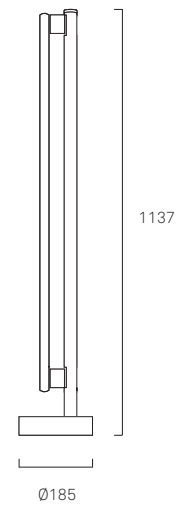

## EIFFEL PENDANT

<b>Design</b>	Krøyer-Sætter-Lassen
<b>Year</b>	2015
<b>Typology</b>	Pendant Lamp
<b>Collection</b>	Permanent Lighting
<b>Origin</b>	The Netherlands
<b>Material</b>	Gun Metal Coating Steel
<b>Cord</b>	3000 mm black silicon cord
<b>Certifications</b>	CE-certified
<b>Installation</b>	Two point suspension from 2000 mm aluminium cord. Adjustable length integrated within top of eiffel lamp. Separate LED Bulbs
<b>Socket</b>	S14
<b>Connection</b>	Two S14 sockets for one bulb 3000 mm black silicon cord without plug. Phase through wiring possible
<b>Dimming</b>	Custom integrated dimmer located at end of lamp (CE-certified)
<b>Note</b>	The Eiffel series may be available in a hardwire version upon request to amsterdam@framacph.com

## VENTUS PENDANT

<b>Design</b>	Included Middle	<b>Product</b>	<b>Item No.</b>
<b>Year</b>	2014	Ventus   Brass   Form 1	2150
<b>Typology</b>	Pendant Lamp	Ventus   Brass   Form 1	2151
<b>Collection</b>	Permanent Lighting	Ventus   Steel   Form 1	2152
<b>Origin</b>	PRC	Ventus   Steel   Form 2	2154
<b>Material</b>	Brass or stainless steel, opal white glass shade, G9 LED bulb		
<b>Certifications</b>	CE-certified		
<b>Cord</b>	2750 mm bronze silicon cord for brass version, and grey for steel version (no plug)		
<b>Installation</b>	Direct wiring, includes brass swan neck (canopy not included) Lamp can be made level by shifting position of weighted brass cylinder		