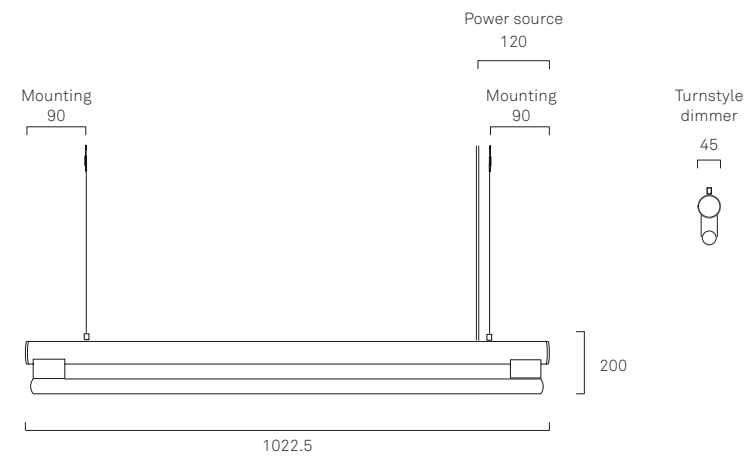

<b>Product</b>	<b>Item No.</b>
Eiffel Wall Double   500	FR-2104
Eiffel Wall Double   500   Hardwired*	FR-2096
Eiffel Wall Double   1000	FR-2101
Eiffel Wall Double   1000   Hardwired*	FR-2095
<b>Bulb Specifications</b>	
Producer	Osram
Origin	Germany
Material	Opal Glass
Watt 1000mm.	16.5 W LED
Watt 500mm.	9 W LED
Lumen 1000 mm.	990 lm
Lumen 500 mm.	450 lm
Color temperature	2700K
Ra	>80
Base Socket	S14
Lifhours	20 000
Lifecycles	50 000
Warm-up time (60%)	0.00s
Light control	Dimmable
Energy class	A
Energy Consumption	9 kWh/1000h
Certifications	CE-certified

## EIFFEL WALL | SINGLE

<b>Design</b>	Krøyer-Sætter-Lassen
<b>Year</b>	2015
<b>Typology</b>	Wall Lamp
<b>Collection</b>	Permanent Lighting
<b>Origin</b>	The Netherlands
<b>Material</b>	Gun Metal Coating Steel
<b>Cord</b>	2500 mm black silicon cord
<b>Certifications</b>	CE-certified
<b>Installation</b>	Two point mounting. Separate LED Bulbs
<b>Socket</b>	S14
<b>Connection</b>	Four S14 sockets for two bulbs 2500 mm black silicon cord with EU plug. Phase through wiring possible
<b>Dimming</b>	Custom integrated dimmer lo- cated at base of lamp (CE- certified)
<b>Note</b>	*Hardwire items are available upon request. Not on stock. For more information, please contact: amsterdam@framacph.com

<b>Product</b>	<b>Item No.</b>
Eiffel Wall Single   500	FR-2096
Eiffel Wall Single   500   Hardwired*	FR-2094
Eiffel Wall Single   1000	FR-2097
Eiffel Wall Single   1000   Hardwired*	FR-2093
<b>Bulb Specifications</b>	
Producer	Osram
Origin	Germany
Material	Opal Glass
Watt 1000mm.	16.5 W LED
Watt 500mm.	9 W LED
Lumen 1000 mm.	990 lm
Lumen 500 mm.	450 lm
Color temperature	2700K
Ra	>80
Base Socket	S14
Lifhours	20 000
Lifecycles	50 000
Warm-up time (60%)	0.00s
Light control	Dimmable
Energy class	A
Energy Consumption	9 kWh/1000h
Certifications	CE-certified