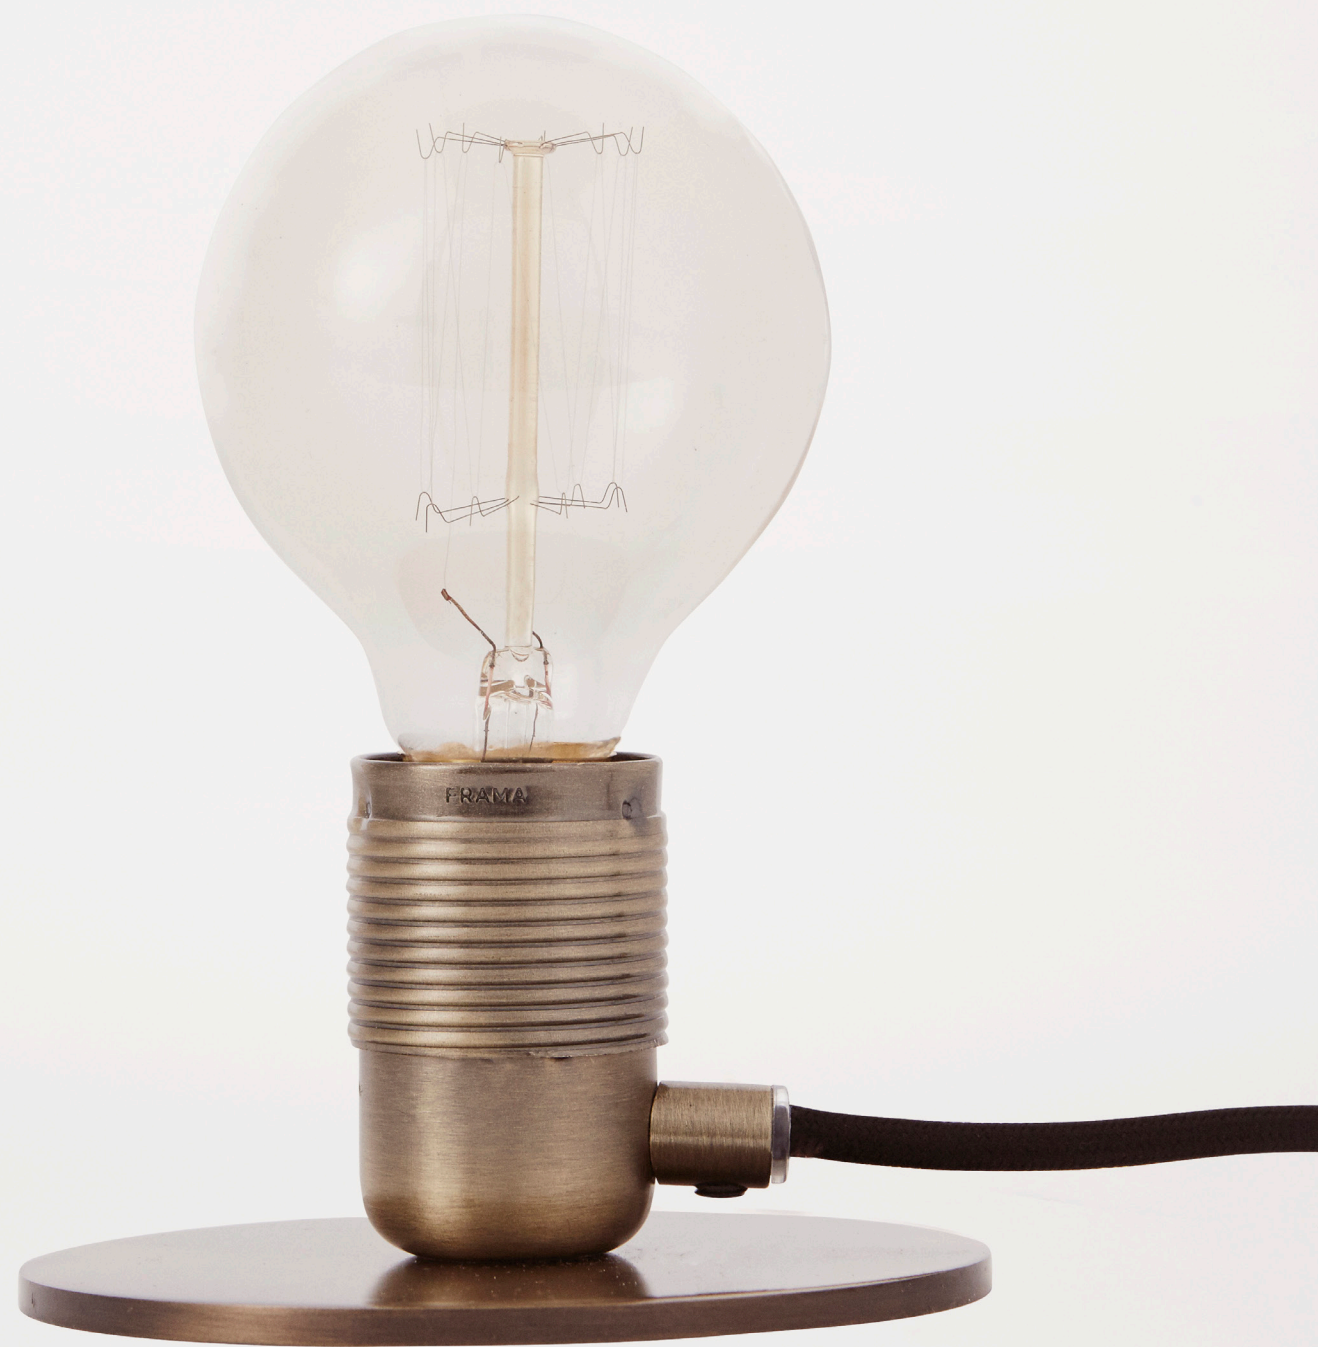

E27 TABLE LIGHT

Design	Frama
Year	2015
Typology	E27 table lights
Collection	Permanent lighting
Origin	PRC
Material	Painted steel, electroplated; copper 2000 mm textile cord

Product	Item No.
E27 Table Copper	2701
E27 Table Grey	2703
E27 Table Black	2705
E27 Table White	2706

When the products are out of stock, they will not be replaced