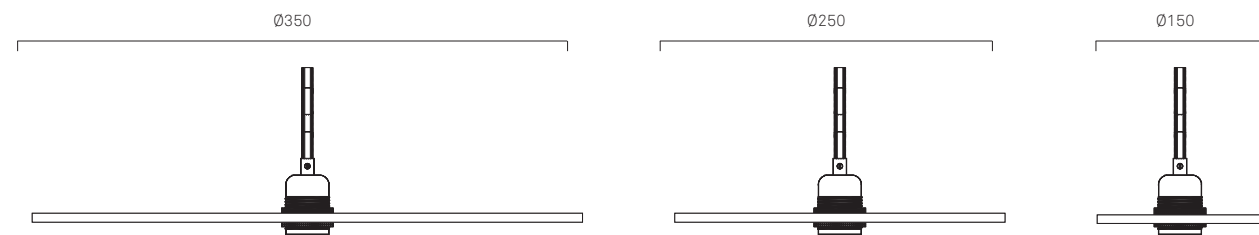

GEOMETRIC SHADE CIRCLE

Design	Frama	Product	Item No.
Year	2015	Brass (S)	2819
Typology	Lampshade	Brass (M)	2822
Collection	Permanent lighting	Brass (L)	2825
Origin	Denmark		
Material	Brass		
Finish	Clear wet laquered		
Note	Available as a set with E27 pedant or separately Custom addition in glass available in clear or smoke