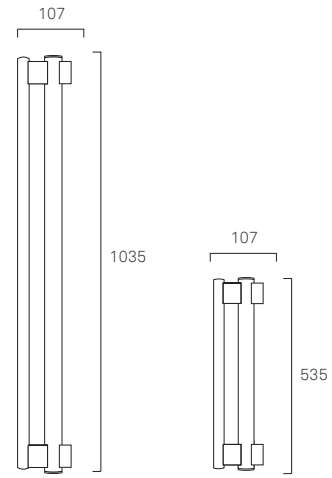

## EIFFEL WALL | DOUBLE

<b>Design</b>	Krøyer-Sætter-Lassen
<b>Year</b>	2015
<b>Typology</b>	Wall Lamp
<b>Collection</b>	Permanent Lighting
<b>Origin</b>	The Netherlands
<b>Material</b>	Gun Metal Coating Steel
<b>Cord</b>	2500 mm black silicon cord
<b>Certifications</b>	CE-certified
<b>Installation</b>	Two point mounting. Separate LED Bulbs
<b>Socket</b>	S14
<b>Connection</b>	Four S14 sockets for two bulbs 2500 mm black silicon cord with EU plug. Phase through wiring possible
<b>Dimming</b>	Custom integrated dimmer lo- cated at base of lamp (CE- certified)
<b>Note</b>	*Hardwire items are available upon request. Not on stock. For more information, please contact: amsterdam@framacph.com

<b>Product</b>	<b>Item No.</b>
Eiffel Wall Double   500	FR-2104
Eiffel Wall Double   500   Hardwired*	FR-2096
Eiffel Wall Double   1000	FR-2101
Eiffel Wall Double   1000   Hardwired*	FR-2095
<b>Bulb Specifications</b>	
Producer	Osram
Origin	Germany
Material	Opal Glass
Watt 1000mm.	16.5 W LED
Watt 500mm.	9 W LED
Lumen 1000 mm.	990 lm
Lumen 500 mm.	450 lm
Color temperature	2700K
Ra	>80
Base Socket	S14
Lifhours	20 000
Lifecycles	50 000
Warm-up time (60%)	0.00s
Light control	Dimmable
Energy class	A
Energy Consumption	9 kWh/1000h
Certifications	CE-certified