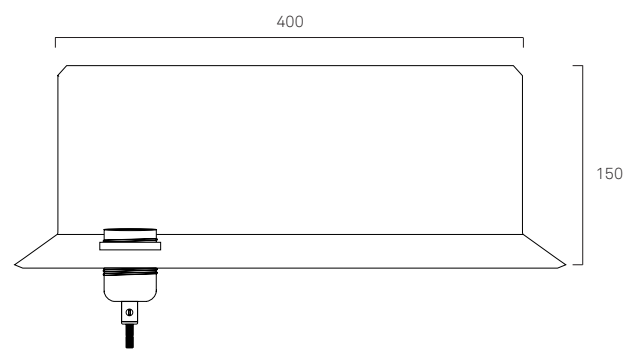

90° WALL LIGHT

Design	Frama
Year	2011
Typology	Lighting
Collection	Permanent lighting
Origin	PRC
Material	Solid brass Solid copper Powder coated steel

Product	Item No.
90° Wall Light Brass	2600
90° Wall Light Architects Grey	2604
90° Wall Light White	2606