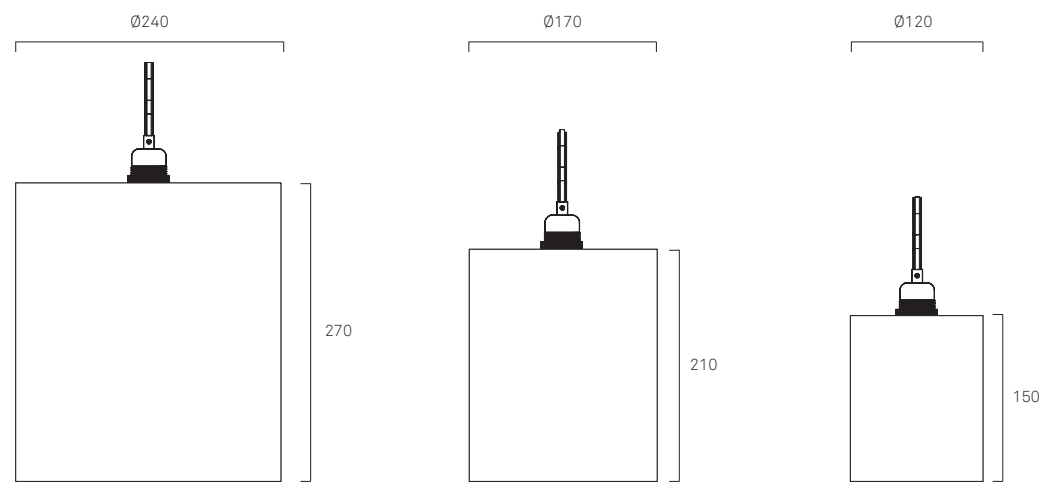

GEOMETRIC SHADE CYLINDER

Design	Frama
Year	2015
Typology	Lampshade
Collection	Permanent lighting
Origin	Denmark
Material	Architects grey powder coated aluminum
Note	Available as a set with E27 pedant or separately

Product	Item No.
Grey (S)	2811
Grey (M)	2814
Grey (L)	2817

When the products are out of stock, they will not be replaced