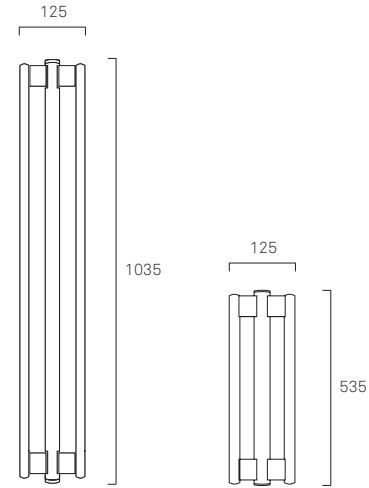

EIFFEL WALL | DOUBLE

Design	Krøyer-Sætter-Lassen
Year	2015
Typology	Wall Lamp
Collection	Permanent Lighting
Origin	The Netherlands
Material	Gun Metal Coating Steel
Cord	2500 mm black silicon cord
Certifications	CE-certified
Installation	Two point mounting. Separate LED Bulbs
Socket	S14
Connection	Four S14 sockets for two bulbs 2500 mm black silicon cord with EU plug. Phase through wiring possible
Dimming	Custom integrated dimmer lo- cated at base of lamp (CE- certified)
Note	*Hardwire items are available upon request. Not on stock. For more information, please contact: amsterdam@framacph.com

Product	Item No.
Eiffel Wall Double | 500	FR-2104
Eiffel Wall Double | 500 | Hardwired*	FR-2096
Eiffel Wall Double | 1000	FR-2101
Eiffel Wall Double | 1000 | Hardwired*	FR-2095
Bulb Specifications	
Producer	Osram
Origin	Germany
Material	Opal Glass
Watt 1000mm.	16.5 W LED
Watt 500mm.	9 W LED
Lumen 1000 mm.	990 lm
Lumen 500 mm.	450 lm
Color temperature	2700K
Ra	>80
Base Socket	S14
Lifhours	20 000
Lifecycles	50 000
Warm-up time (60%)	0.00s
Light control	Dimmable
Energy class	A
Energy Consumption	9 kWh/1000h
Certifications	CE-certified