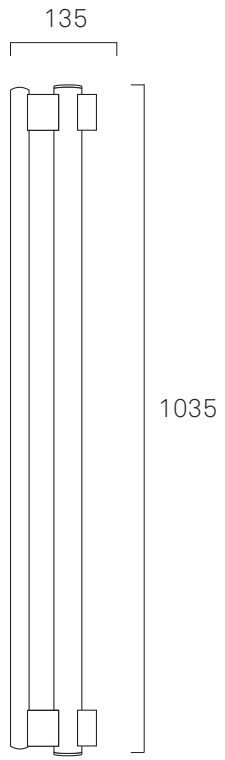

# FRAMA

EIFFEL WALL | SINGLE

## **EIFFEL**

In balance between construction and form Eiffel is made with simplicity in mind. The light is being diffused thanks to the blown opal glass. The construction rod is made from gun blued steel and it reflects the light softly.

## EIFFEL WALL | SINGLE

Design	Krøyer-Sætter-Lassen
Year	2015
Typology	Wall Lamp
Collection	Permanent Lighting
Origin	The Netherlands
Material	Gun metal coated steel
Cord	2500 mm black silicon cord
Certifications	CE-certified
Installation	Two point mounting. Separate LED Bulbs
Socket	S14
Connection	Two S14 sockets for two bulbs 2500 mm black silicon cord with EU plug. Phase through wiring possible
Dimming	Custom integrated dimmer located at base of lamp (CE-certified)
Note	*Hardwire items are available upon request. Not on stock. For more information, please contact: <a href="mailto:amsterdam@framacph.com">amsterdam@framacph.com</a>
<b>Item No.</b>	<b>Product</b>
FR-2096	Eiffel Wall Single   500
FR-2094	Eiffel Wall Single   500   Hardwired*
FR-2097	Eiffel Wall Single   1000
FR-2093	Eiffel Wall Single   1000   Hardwired*