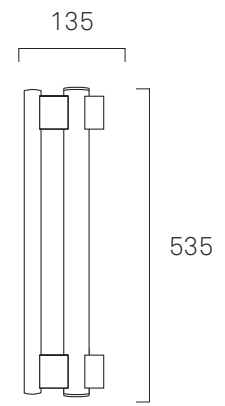

## EIFFEL WALL | SINGLE

Design	Krøyer-Sætter-Lassen
Year	2015
Typology	Wall Lamp
Collection	Permanent Lighting
Origin	The Netherlands
Material	Gun metal coated steel
Cord	2500 mm black silicon cord
Certifications	CE-certified
Installation	Two point mounting. Separate LED Bulbs
Socket	S14
Connection	Two S14 sockets for two bulbs 2500 mm black silicon cord with EU plug. Phase through wiring possible
Dimming	Custom integrated dimmer located at base of lamp (CE-certified)
Note	*Hardwire items are available upon request. Not on stock. For more information, please contact: <a href="mailto:amsterdam@framacph.com">amsterdam@framacph.com</a>
<b>Item No.</b>	<b>Product</b>
FR-2096	Eiffel Wall Single   500
FR-2094	Eiffel Wall Single   500   Hardwired*
FR-2097	Eiffel Wall Single   1000
FR-2093	Eiffel Wall Single   1000   Hardwired*