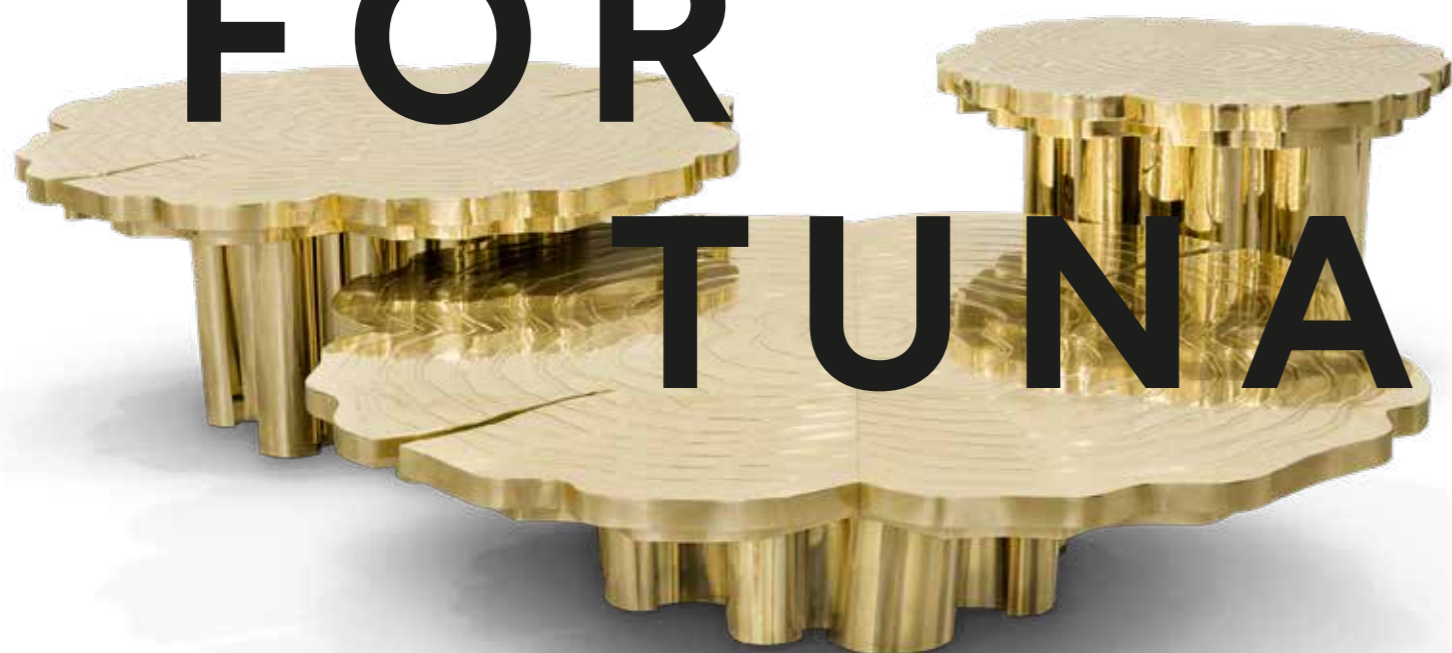

FORTUNA GOLD CENTER TABLE

FOR TUNA

DIMENSIONS

BIG

Ø 130 cm | H 30 cm

Ø 51.2 in | H 11.8 in

MEDIUM

Ø 100 cm | H 40 cm

Ø 38.6 in | H 15.7 in

SMALL

Ø 70 cm | H 50 cm

Ø 27.6 in | H 19.7 in

MATERIALS AND FINISHES

Casted Brass, White Root

FORTUNA PATINA CENTER TABLE

FORTUNA POPLAR ROOT CENTER TABLE

FORTUNA RUG

DIMENSIONS

W 320 CM | D 400 CM

W 126 IN | D 157.5 IN

MATERIALS AND FINISHES

Botanical Silk, Regenerated Nylon