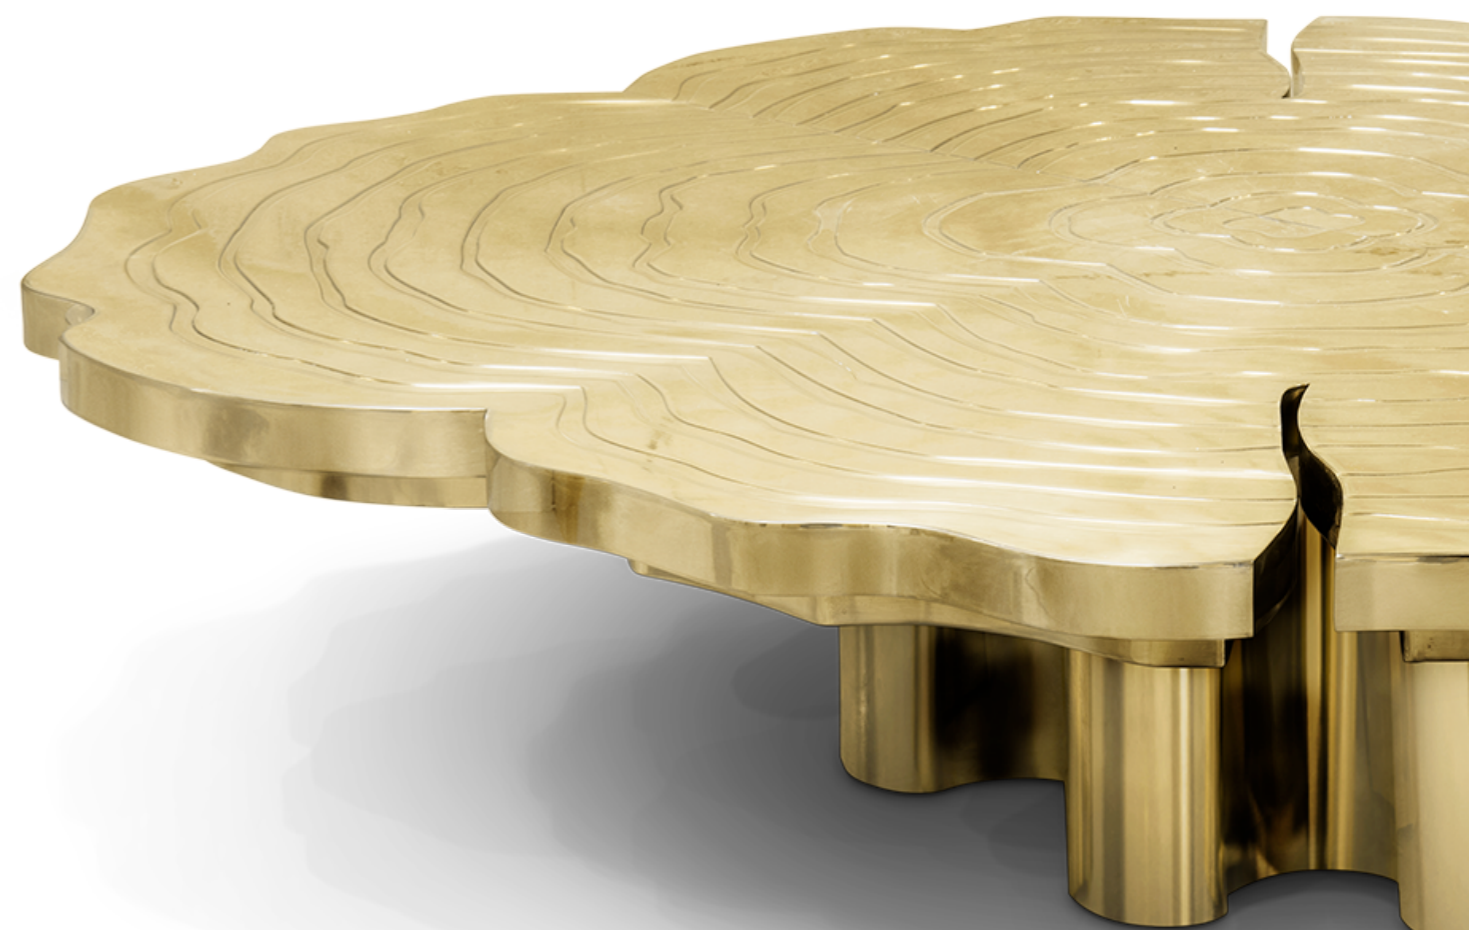

FORTUNA GOLD CENTER TABLE

FOR TUNA

DIMENSIONS

BIG

Ø 130 cm | H 30 cm

Ø 51.2 in | H 11.8 in

MEDIUM

Ø 100 cm | H 40 cm

Ø 38.6 in | H 15.7 in

SMALL

Ø 70 cm | H 50 cm

Ø 27.6 in | H 19.7 in

MATERIALS AND FINISHES

Casted Brass, White Root

FORTUNA PATINA CENTER TABLE

FORTUNA POPLAR ROOT CENTER TABLE

FORTUNA RUG

DIMENSIONS

W 320 CM | D 400 CM

W 126 IN | D 157.5 IN

MATERIALS AND FINISHES

Botanical Silk, Regenerated Nylon