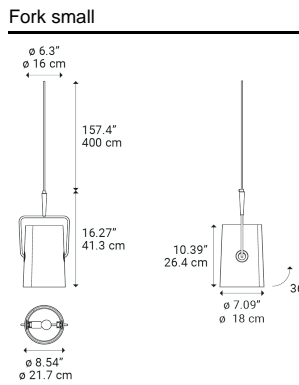

Fork Model Fork small

Just like when you turn on a lamp inside a camping tent, the light inside the diffuser highlights the patchwork structure and enhances the texture of the canvas with visible stitching as in jeans.

Light source
LED E14
1 max 15 W
(W / L Max 90 mm)

Structure: Metal	
	Ivory
	Ivory
	Anthracite
	Anthracite

Diffuser: Cotton-linen		Code
	Ivory	50510 5400
	Gray	50510 2600
	Ivory	50510 5300
	Gray	50510 2500

Net weight: 0.80 kg Parcels: 2

CE IP20 Energy Saving Dim ENEC

Options of Fork

Fork Large

Fork

Fork