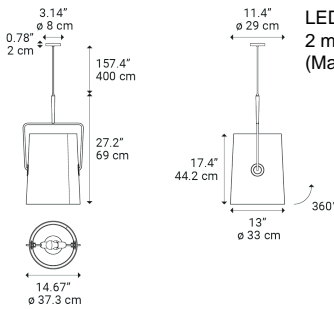

Fork Large

Light source

LED E27
2 max 25 W
(Max Ø 65 mm)

Structure: Metal

-  Ivory
-  Ivory
-  Anthracite
-  Anthracite

Diffuser: Cotton-linen

-  Ivory
-  Gray
-  Ivory
-  Gray

Code

- 50520 5400
- 50520 2600
- 50520 5300
- 50520 2500

Net weight: 1.92 kg

Parcels: 2

IP20

Energy Saving 

Dim 

Options of Fork

Fork small