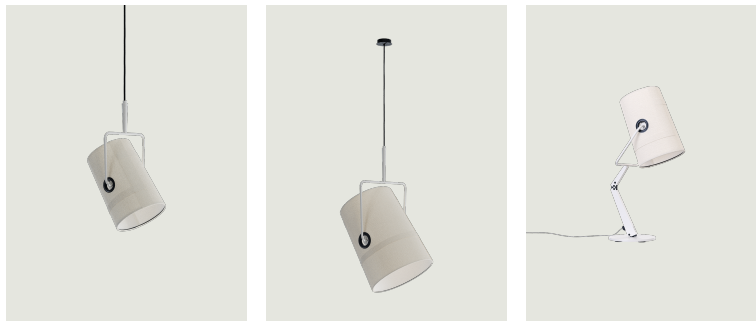

Options of Fork

Fork small

Fork Large

Fork