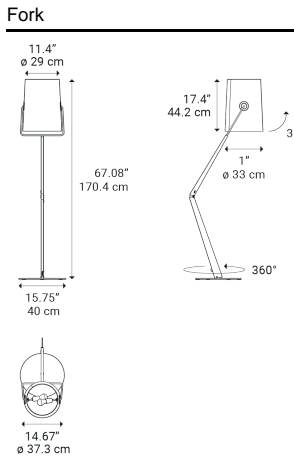

Light source
LED E27
2 max 25 W
(Max Ø 65 mm)

Structure: Metal	
	Ivory
	Ivory
	Anthracite
	Anthracite

Diffuser: Cotton-linen	
	Ivory
	Gray
	Ivory
	Gray

Code	
	50570 5400
	50570 2600
	50570 5300
	50570 2500

Net weight: 11.82 kg Parcels: 2

Options of Fork

Fork small

Fork Large

Fork