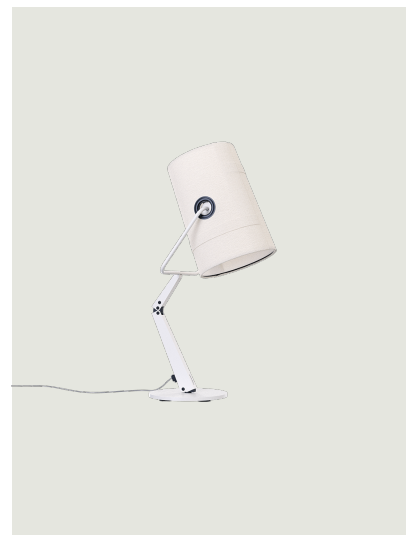

## Fork Model Fork

Just like when you turn on a lamp inside a camping tent, the light inside the diffuser highlights the patchwork structure and enhances the texture of the canvas with visible stitching as in jeans.

The linen cotton diffuser, available in ivory and gray, creates a warm and soft lighting effect. 360° adjustable thanks to the gunmetal colored brass eyelets in strong material contrast with the softness of the fabric, the diffuser allows the light beam to be directed at will.

Fork	Light source	Structure: Metal	Diffuser: Cotton-linen	Code
	LED E14 1 max 15 W (W / L Max 90 mm)	 Ivory	 Ivory	50580 5400
		 Ivory	 Gray	50580 2600
		 Anthracite	 Ivory	50580 5300
		 Anthracite	 Gray	50580 2500