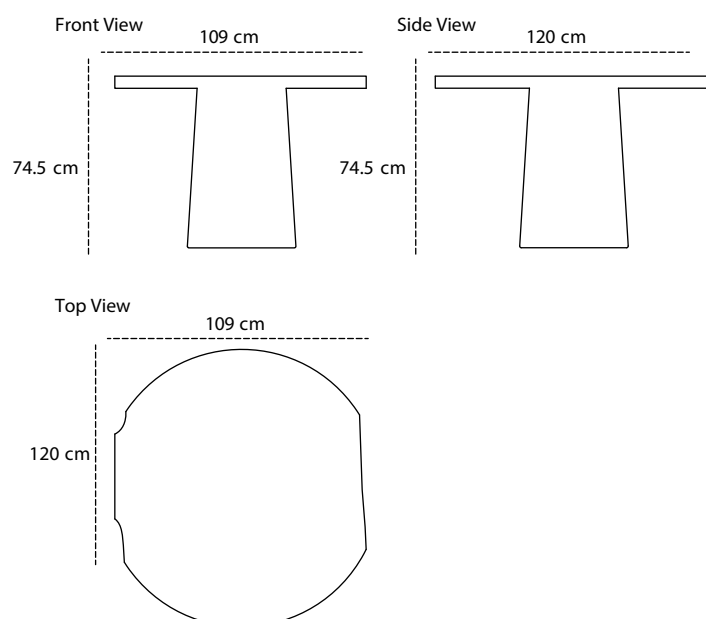

CARE Wipe gently with dry soft cloth. Liquid spillage must be wiped without delay. A premium liquid wax may be used occasionally to refresh the high gloss.

Each piece in the Forest collection exalts the handmade, the painstakingly crafted, the authentic. A piece may have slight variations and tiny imperfections but these are the marks of an artisan, a testament to the individuality of each work of art. It is our belief that these variations infuse our objets d'art with desire and we assert our right to make necessary qualitative changes.