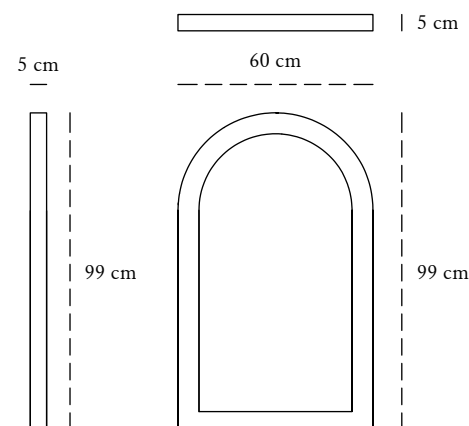

CARE Wipe gently with dry soft cloth. • In case of spillage of water wipe immediately. • A premium liquid wax may be used occasionally to refresh the high gloss.

Each piece in the Forest collection exalts the handmade, the painstakingly crafted, the authentic. A piece may have slight variations and tiny imperfections but these are the marks of an artisan, a testament to the individuality of each work of art. It is our belief that these variations infuse our objets d'art with desire and we assert our right to make necessary qualitative changes.