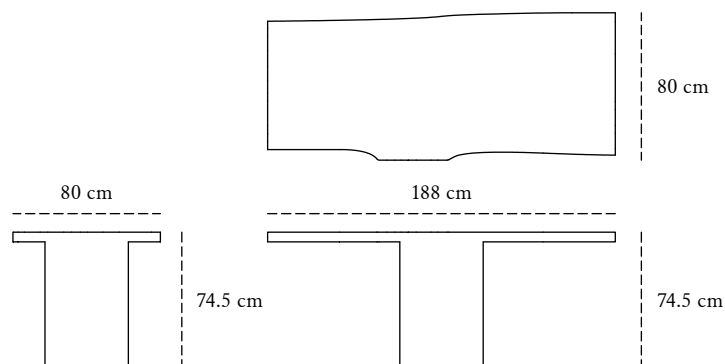

designer
description
dimension

Marcantonio
Dining Table
Width 188 cm
Depth 80 cm
Height 74.5 cm
Nautical Resin, Brass

CARE Wipe gently with dry soft cloth • In case of spillage of water wipe immediately. • A premium liquid wax may be used occasionally to refresh the high gloss.