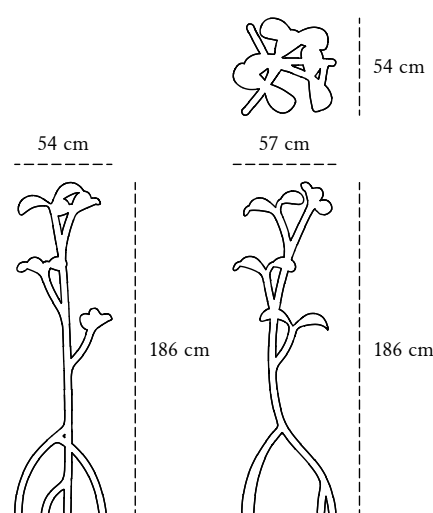

*designer*  
*description*  
*dimension*

Marcantonio  
Coat Hanger  
Width 57 cm  
Depth 54 cm  
Height 186 cm

*material*

Brass

CARE Wipe gently with dry soft cloth. • In case of spillage of water wipe immediately. • A premium liquid wax may be used occasionally to refresh the high gloss.