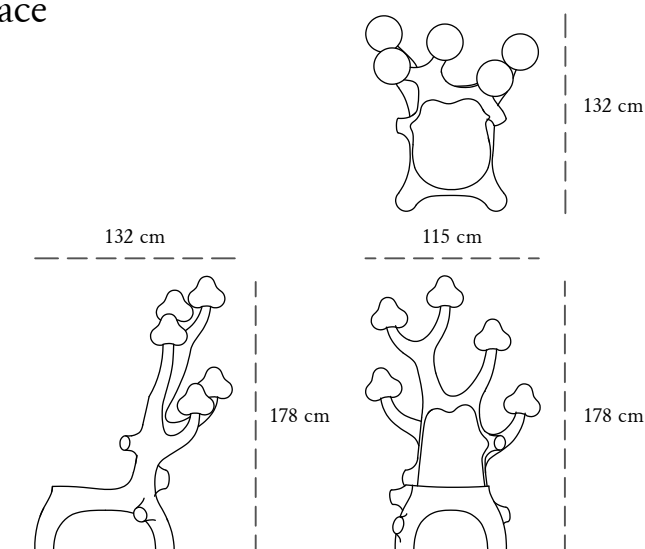

recommended use In a residence, hotel, commercial space
collection

designer
description
dimension

Marcantonio
Chair
Width 115 cm
Depth 132 cm
Height 178 cm
material Nautical Resin, Brass

CARE Wipe gently with dry soft cloth. • In case of spillage of water wipe immediately. • A premium liquid wax may be used occasionally to refresh the high gloss.