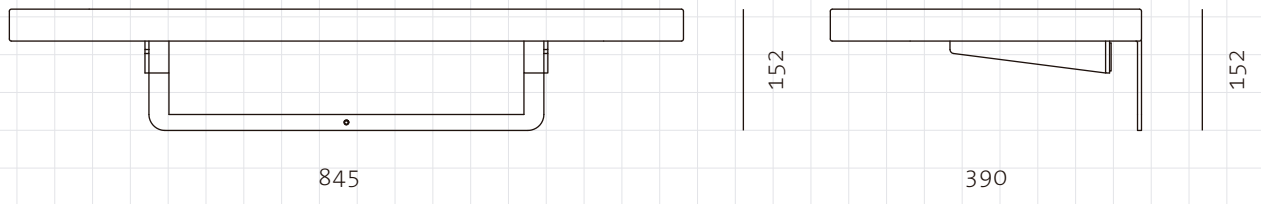

Float Sofa Side Table Large

CODE FL-S400-A2
DIMENSIONS W845 x D390 x H152mm

NET WEIGHT 8.0 kg
ENVIRONMENT Indoor
MATERIALS Powder coated steel frame, plywood

*Please refer to website or contact your local representative for complete material swatches.

SHIPPING

Package	Assembled		
Package Qty	1 pcs/box		
Packaging	Measurement (mm)	Volume (cbm)	Gross Weight (kg)
FCL	W910 x D455 x H215	0.09	9.88
LCL/AIR	W950 x D495 x H305	0.14	15.35