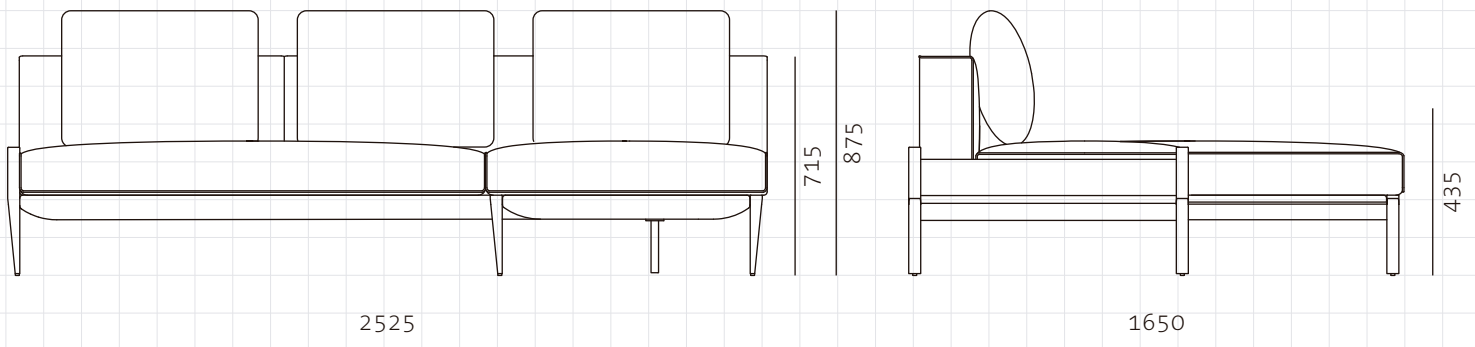

Float Sofa L-Shape R

CODE
DIMENSIONS

FL-S441-R
W2525 x D1650 x H715(875)mm
Seating height: 435mm

NET WEIGHT
ENVIRONMENT
MATERIALS

145.0 kg
Indoor
Powder coated steel frame, upholstery, plywood
*Please refer to website or contact your local representative for complete material swatches.

SHIPPING

Package	Assembled		
Package Qty	1 pcs/box		
Packaging	Measurement (mm)	Volume (cbm)	Gross Weight (kg)
FCL	W2610 x D1025 x H745	1.99	159.85
LCL/AIR	W2650 x D1065 x H835	2.63	192.64