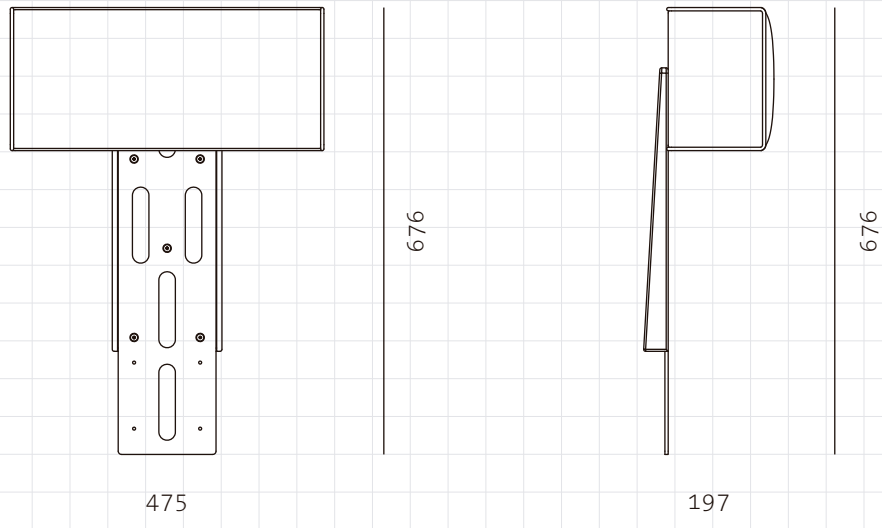

Float Sofa Headrest Small

CODE FL-S400-A3
DIMENSIONS W475 x D197 x H676mm

NET WEIGHT 2.5 kg
ENVIRONMENT Indoor
MATERIALS Powder coated steel frame, upholstery, plywood
*Please refer to website or contact your local representative for complete material swatches.

SHIPPING	Package	Assembled		
	Package Qty	1 pcs/box		
	Packaging	Measurement (mm)	Volume (cbm)	Gross Weight (kg)
	FCL	W740 x D540 x H265	0.11	4.52
	LCL/AIR	W780 x D580 x H355	0.16	9.78