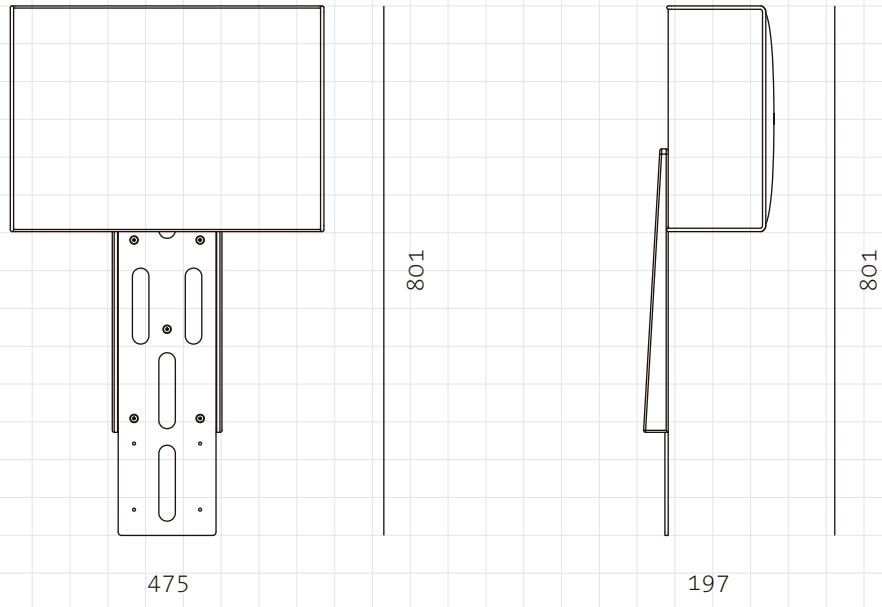

Float Sofa Headrest Large

CODE FL-S400-A4
DIMENSIONS W475 x D197 x H801mm

NET WEIGHT 3.0 kg
ENVIRONMENT Indoor
MATERIALS Powder coated steel frame, upholstery, plywood
*Please refer to website or contact your local representative for complete material swatches.

SHIPPING

| Package | Measurement (mm) | Volume (cbm) | Gross Weight (kg) |
|------------------|--------------------|--------------|-------------------|
| Assembled | | | |
| Package Qty | 1 pcs/box | | |
| Packaging | | | |
| FCL | W865 x D540 x H265 | 0.12 | 5.27 |
| LCL/AIR | W905 x D580 x H355 | 0.19 | 11.37 |