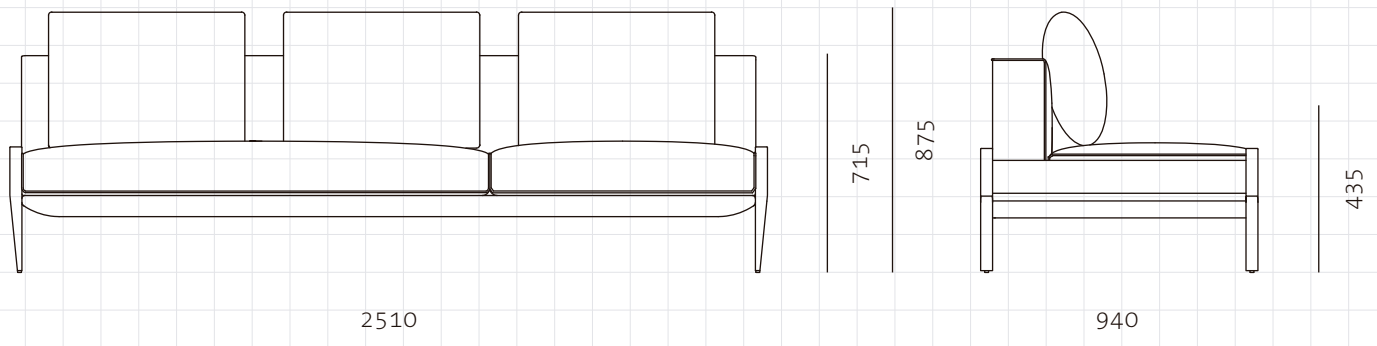

Float Sofa 3 Seater - Armless

CODE  
DIMENSIONS

FL-S431  
W2510 x D940 x H715(875)mm  
Seating height: 435mm

NET WEIGHT  
ENVIRONMENT  
MATERIALS

130.0 kg  
Indoor  
Powder coated steel frame, upholstery, plywood

\*Please refer to website or contact your local representative for complete material swatches.

SHIPPING

<b>Package</b>	Assembled		
<b>Package Qty</b>	1 pcs/box		
<b>Packaging</b>	<b>Measurement (mm)</b>	<b>Volume (cbm)</b>	<b>Gross Weight (kg)</b>
<b>FCL</b>	W2595 x D1025 x H745	1.98	144.78
<b>LCL/AIR</b>	W2635 x D1065 x H835	2.34	177.39