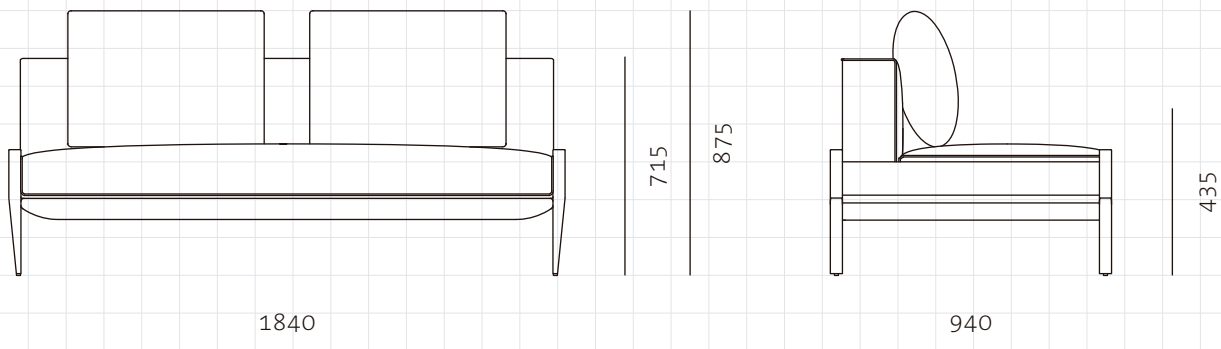

Float Sofa 2 Seater - Armless

CODE
DIMENSIONS

FL-S421
W1840 x D940 x H715(875)mm
Seating height: 435mm

NET WEIGHT
ENVIRONMENT
MATERIALS

100.0 kg
Indoor
Powder coated steel frame, upholstery, plywood
*Please refer to website or contact your local representative for complete material swatches.

SHIPPING

Package	Assembled		
Package Qty	1 pcs/box		
Packaging	Measurement (mm)	Volume (cbm)	Gross Weight (kg)
FCL	W1925 x D1025 x H745	1.47	111.81
LCL/AIR	W1965 x D1065 x H835	1.75	136.13