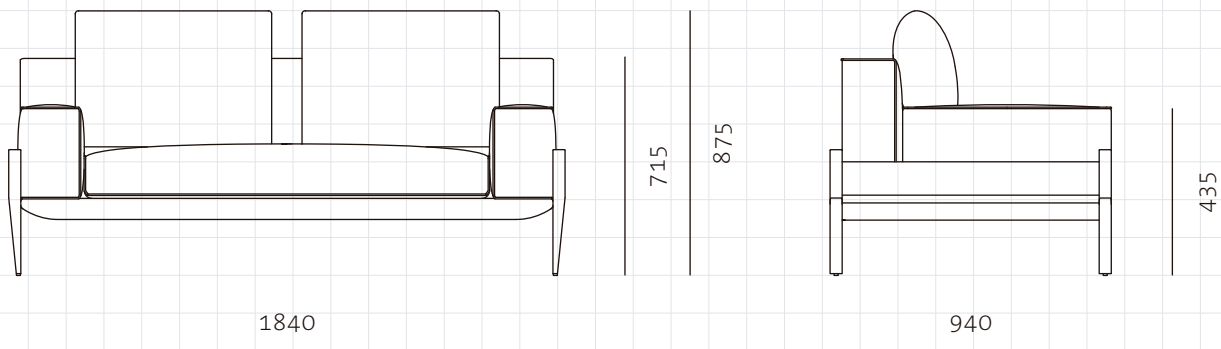

Float Sofa 2 Seater - 2 Arm

CODE
DIMENSIONS

FL-S423
W1840 x D940 x H715(875)mm
Seating height: 435mm

NET WEIGHT
ENVIRONMENT
MATERIALS

100.0 kg
Indoor
Powder coated steel frame, upholstery, plywood
*Please refer to website or contact your local representative for complete material swatches.

SHIPPING

Package	Assembled		
Package Qty	1 pcs/box		
Packaging	Measurement (mm)	Volume (cbm)	Gross Weight (kg)
FCL	W1925 x D1025 x H745	1.47	111.81
LCL/AIR	W1965 x D1065 x H835	1.75	136.13