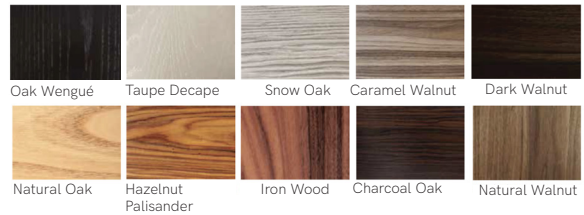

Center table

Coffe table

Dinner table

TECHNICAL SPECIFICATIONS

FINISHES

For Top Marble

Door Lacquers

Structure

Plywood Veneer

Natural Oak Beech Ash 056-1 Oak Weneue

Solid Woods

Metals