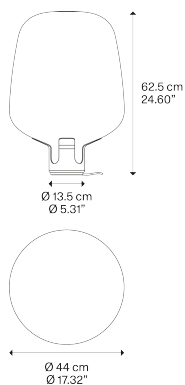

Flar large

Light source

E27 T65
Tubular LED
1 x 25 W

Structure: Metal

-  Champagne
-  Champagne
-  Terra
-  Terra

Diffuser: Blown glass

-  Honey
-  Turquoise
-  Honey
-  Turquoise

Code

Champagne	Honey	19184 6800
Champagne	Turquoise	19184 8600
Terra	Honey	19185 6800
Terra	Turquoise	19185 8600

Net weight: 8.00 kg

Parcels: 2

IP20

Energy Saving 

Dim Triac 

ERC

Options of Flar