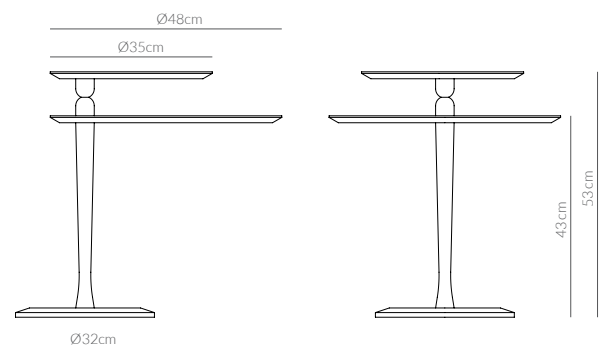

Emperador

Sahara Noir

Calacatta Gold

PACKAGING

Peso: 12,0 kg/19,5 kg
Dimensions (cm): 54x95x13
Volumetric weight: 13,3 kg

Weight / with marble: 12,0kg/19,5kg
Dimensions (cm): 54x95x13
Volumetric weight: 13,3 kg

Peso: 10,2 kg
Dimensions (cm): 39x61x50
Volumetric weight: 28,3 kg

Weight: 10,2kg
Dimensions (cm): 39x61x50
Volumetric weight: 28,3 kg