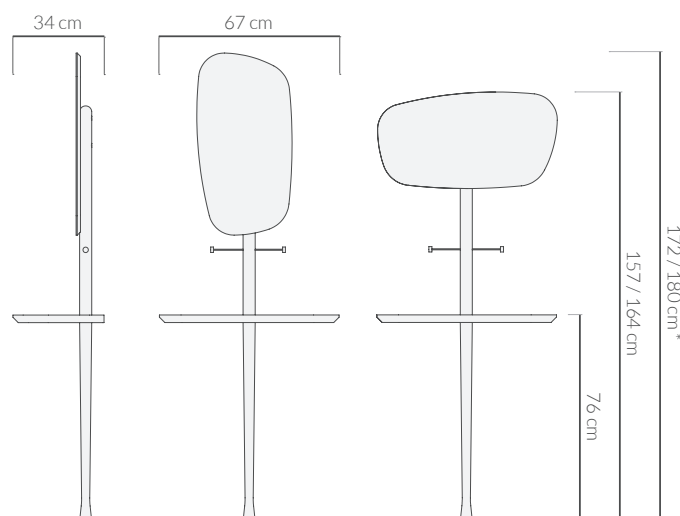

* El espejo puede ajustarse a dos alturas.
* The mirror can be adjusted in two heights.

Espejo vertical: 172 / 180cm
Espejo horizontal: 157 / 164cm
Vertical mirror: 172 / 180cm
Horizontal mirror: 157 / 164cm

PACKAGING

Peso / con mármol: 12,0kg/19,5kg

Dimensions (cm): 54x95x13

Volumetric weight: 13,3 kg

Weight / with marble: 12,0kg/19,5kg

Dimensions (cm): 54x95x13

Volumetric weight: 13,3 kg