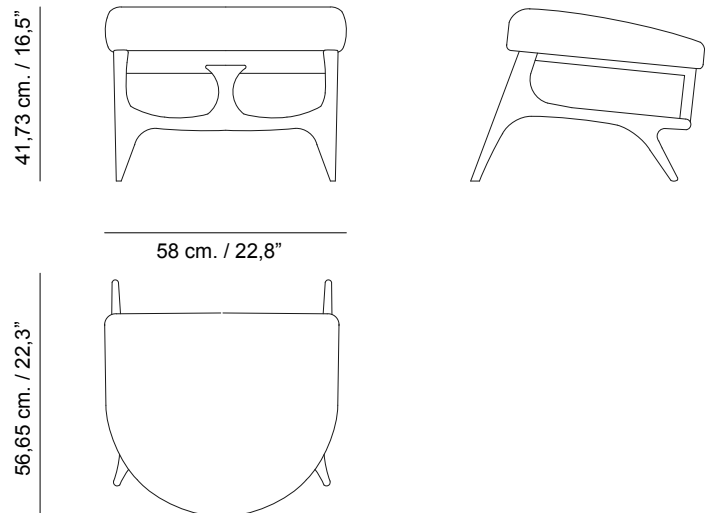

Shipment information	Isadora + Puff
Qty	1 box
Volume	1,16m ³ / 40,96 ft ³
Gross weight	76 kg. / 167,55 lb.
Item dimension (width x depth x height)	107 x 85 x 128 cm. 42,12" x 33,46" x 50,4"

© agrippa_design office