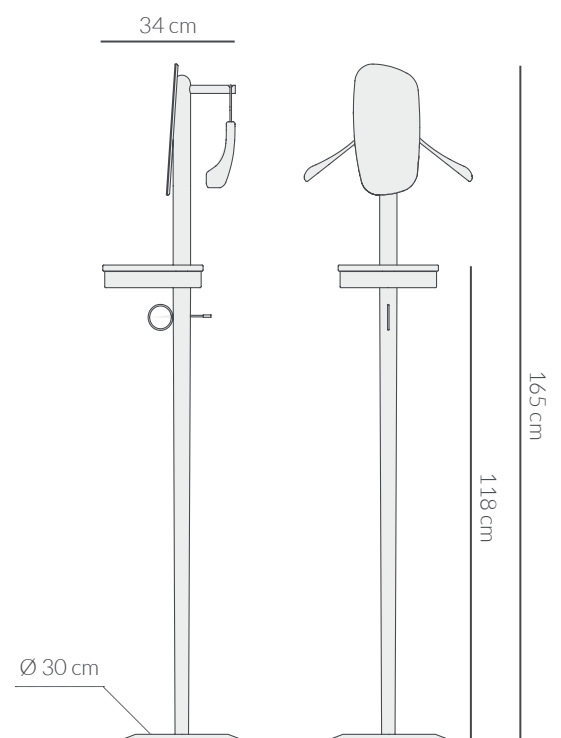

Sahara Noir

Calacatta Gold

PACKAGING

Peso: 10,0 kg

Dimensions (cm): 48 x 123 x 12

Volumetric weight: 14,1 kg

Weight: 14,0 kg

Dimensions (cm): 48 x 123 x 12

Volumetric weight: 14,1 kg