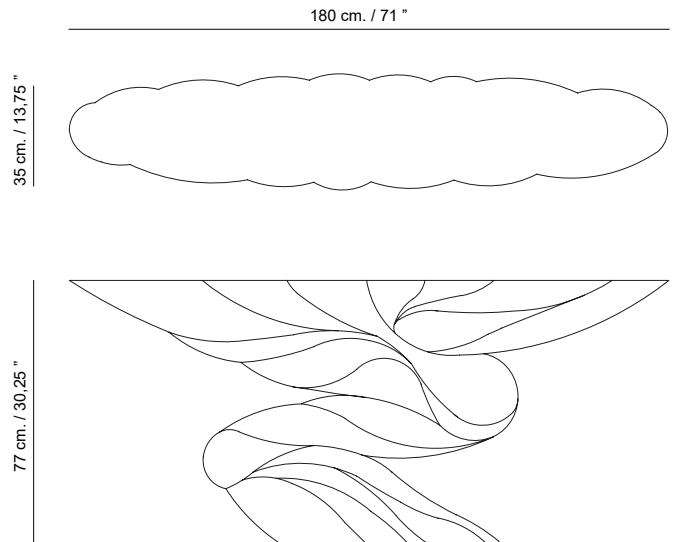

Colossus

Paco Camús 2017

Sculpture and design are concepts that can be sometimes antagonistic and sometimes symbiotic. Colossus is pure sculpture, a tree that sinks its roots in the earth and raises its arms to the sun, a knot of muscles, a frozen explosion of strength and energy, the arm of Hercules tensed and ready to strike.

But despite the weight of the sculpture, the design exists. The design provides, in this case, that minimum of rationality so that the center of gravity is balanced, that the usefulness of the piece is unquestionable and that the harmony of volumes is a balm for sight and touch.

La escultura y el diseño son conceptos que pueden ser a veces antagónicos y a veces simbióticos. Colossus es pura escultura, un árbol que hunde sus raíces en la tierra y alza sus brazos al sol, un nudo de músculos, una explosión congelada de fuerza y energía, el brazo de Hércules tensado y dispuesto a golpear. Pero pese al peso de la escultura, el diseño existe. El diseño aporta, en este caso, ese mínimo de racionalidad para que el centro de gravedad este equilibrado, que la utilidad de la pieza sea incuestionable y que la armonía de volúmenes sea un bálsamo para la vista y el tacto.

Shipment information

Qty	1 box
Volume	0,82 m³ / 28,95 ft³
Gross weight	140 kg. / 308,1 lb.
Item dimension (width x depth x height)	100 x 185 x 40 cm. 39,40 " x 72,83 " x 15,75 "

© agrippa_design office

---

agrippa

C/ Metge Grau nº4.
46760 Tavernes de Valldigna
Valencia_Spain
Tel: +34 96 282 26 74

info@agrippa.com
www.agrippa.com

agrippa_America

8655 Holloway Plaza Drive, West
Hollywood, CA 90064
Tel: 323 739 5461
info@agrippa-america.com

agrippa_China

1036 South Pudong Road,
Pudon New Area, 200120 Shanghai
Tel: 215 888 3776
Jerry.yu@bushangchina.com