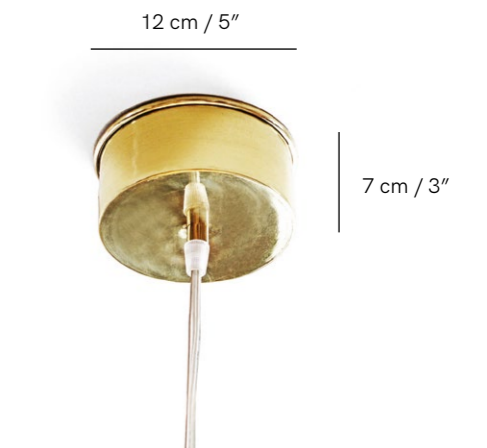

Ø: 20" / 50cm
h: 69" / 175cm

FINISHINGS

lacquered metal

POLISHED AND SATIN METAL PIECES
 this product is handmade; any small stain or roughness is a feature of the product, not a defect.

lamp shades

cords

Suspension lamps

Additional length is available for suspension lamps, on extra charge.

Non-standard cord options

Yellow textile cord on extra charge

Black and white textile cord on extra charge

Red and black textile cord on extra charge

cup cup color matches the lamp

Table lamps

Standard cord is in transparent rubber, for all models and finishes, with a length of 1,5m.

Cord options

White rubber cord *no surcharge*

Black rubber cord *no surcharge*

Black textile cord *on extra charge*

USA plug *on extra charge*

Floor lamps

Standard cord is in transparent rubber, for all models and finishes, with a length of 1,5m.

Cord options

White rubber cord *no surcharge*