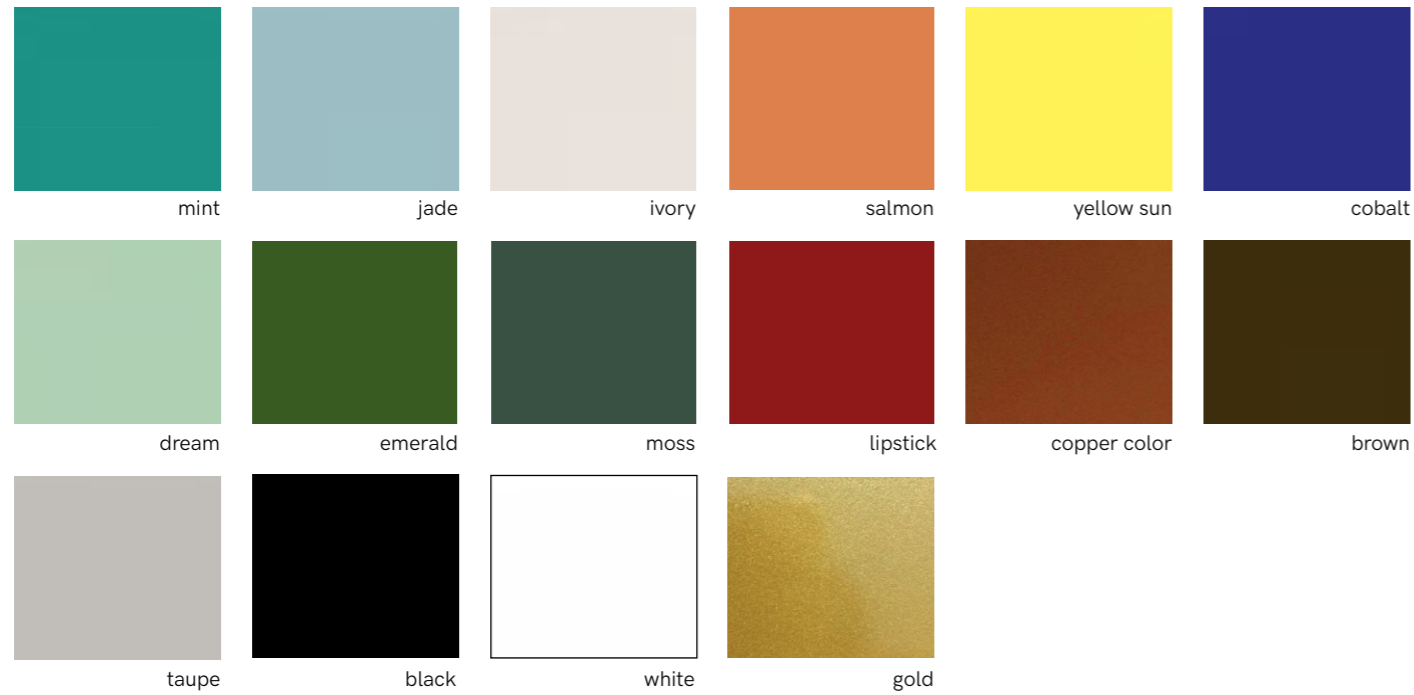

Ø: 20" / 50cm
h: 69" / 175cm

FINISHINGS

lacquered metal

POLISHED AND SATIN METAL PIECES
 this product is handmade; any small stain or roughness is a feature of the product, not a defect.

lamp shades

cords

Suspension lamps