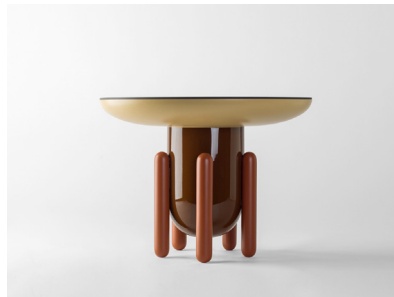

Explorer tables by Jaime Hayon

Model 40

Model 60

Model 100

Multicolor

Model 1

Model 2

Monocolor

(available in black or light grey for each model)